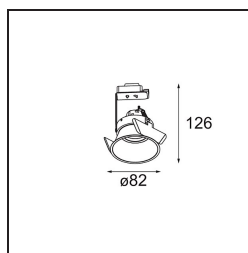

Date
Customer
Project
Type

Lotis Round Recessed 82 1x LED GU10 Champagne Brushed

Specifications

Material	13080317
Light Source Type	LED GU10
Lamp Included	No
Number of Light Sources	1
Light Direction	Down
Input Voltage	230V
Electrical Class	II
IP Rating	20
Glow wire rating (°C)	960
Indoor/Outdoor	Indoor
Application	Ceiling
Mounting	Recessed
Cut-out size (mm)	ø76
Mounting depth (mm)	130.0
Adjustability	Not Applicable
Distance to Lighted Object (m)	0,1
Primary Colour & Primary Finish	Champagne, Brushed
Gross weight (g)	200.0
Remark	<ul style="list-style-type: none"> This is not a complete product. Light module required.

Lotis Round is a recessed spotlight with a slight trim. The hallmark of this luminaire is its deeply recessed cone, which holds the light source. Known for its effortless design and high functionality, Lotis Round comes in different diameters and with various types of light sources.