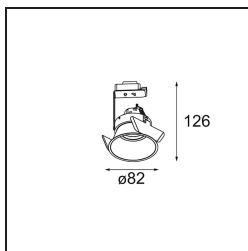

Date

Customer

Project

Type

Lotis Round Recessed 82 1x LED GU10 White Structure

Specifications

Material	13080309
Light Source Type	LED GU10
Lamp Included	No
Number of Light Sources	1
Light Direction	Down
Input Voltage	230V
Electrical Class	II
IP Rating	20
Glow wire rating (°C)	960
Indoor/Outdoor	Indoor
Application	Ceiling
Mounting	Recessed
Cut-out size (mm)	ø76
Mounting depth (mm)	130.0
Adjustability	Not Applicable
Distance to Lighted Object (m)	0,1
Primary Colour & Primary Finish	White, Structure
Gross weight (g)	200.0
Remark	<ul style="list-style-type: none"> This is not a complete product. Light module required.

Lotis Round is a recessed spotlight with a slight trim. The hallmark of this luminaire is its deeply recessed cone, which holds the light source. Known for its effortless design and high functionality, Lotis Round comes in different diameters and with various types of light sources.