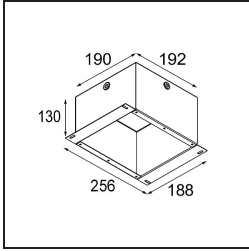

Installation Accessories

10889830 Installation Housing 192x190x130