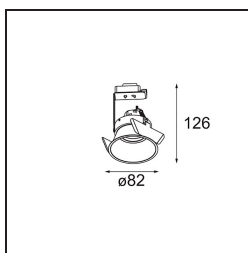

Date
Customer
Project
Type

Lotis Round Recessed 82 1x LED GU10 Silver Bronze Brushed

Lotis Round is a recessed spotlight with a slight trim. The hallmark of this luminaire is its deeply recessed cone, which holds the light source. Known for its effortless design and high functionality, Lotis Round comes in different diameters and with various types of light sources.

Specifications

Material	13080306
Light Source Type	LED GU10
Lamp Included	No
Number of Light Sources	1
Light Direction	Down
Input Voltage	230V
Electrical Class	II
IP Rating	20
Glow wire rating (°C)	960
Indoor/Outdoor	Indoor
Application	Ceiling
Mounting	Recessed
Cut-out size (mm)	ø76
Mounting depth (mm)	130.0
Adjustability	Not Applicable
Distance to Lighted Object (m)	0,1
Primary Colour & Primary Finish	Silver Bronze, Brushed
Gross weight (g)	200.0
Remark	<ul style="list-style-type: none"> This is not a complete product. Light module required.