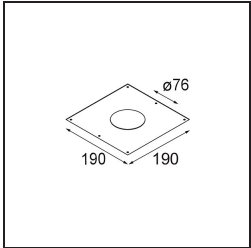

12290830 Plaster Kit 190X190 - 76 1x

Choose a required accessory