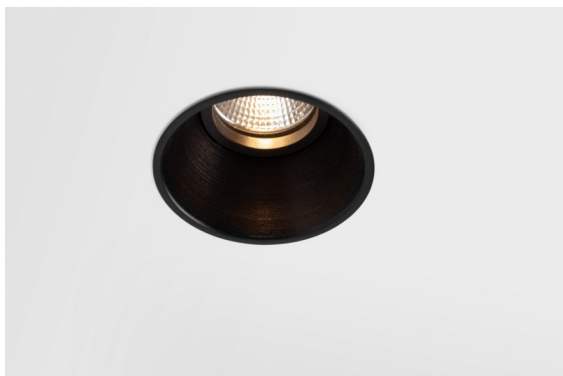

Date
Customer
Project
Type

*Lotis Round Recessed 82 1x LED GU10 Black Brushed*

Lotis Round is a recessed spotlight with a slight trim. The hallmark of this luminaire is its deeply recessed cone, which holds the light source. Known for its effortless design and high functionality, Lotis Round comes in different diameters and with various types of light sources.

**Specifications**

Material	13080302
Light Source Type	LED GU10
Lamp Included	No
Number of Light Sources	1
Light Direction	Down
Input Voltage	230V
Electrical Class	II
IP Rating	20
Glow wire rating (°C)	960
Indoor/Outdoor	Indoor
Application	Ceiling
Mounting	Recessed
Cut-out size (mm)	ø76
Mounting depth (mm)	130.0
Adjustability	Not Applicable
Distance to Lighted Object (m)	0,1
Primary Colour & Primary Finish	Black, Brushed
Gross weight (g)	200.0
Remark	<ul style="list-style-type: none"> <li>This is not a complete product. Light module required.</li> </ul>