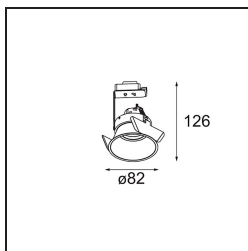

Date
Customer
Project
Type

*Lotis Round Recessed 82 1x LED GU10 Black Brushed*

Lotis Round is a recessed spotlight with a slight trim. The hallmark of this luminaire is its deeply recessed cone, which holds the light source. Known for its effortless design and high functionality, Lotis Round comes in different diameters and with various types of light sources.

**Specifications**

Material	13080302
Light Source Type	LED GU10
Lamp Included	No
Number of Light Sources	1
Light Direction	Down
Input Voltage	230V
Electrical Class	II
IP Rating	20
Glow wire rating (°C)	960
Indoor/Outdoor	Indoor
Application	Ceiling
Mounting	Recessed
Cut-out size (mm)	ø76
Mounting depth (mm)	130.0
Adjustability	Not Applicable
Distance to Lighted Object (m)	0,1
Primary Colour & Primary Finish	Black, Brushed
Gross weight (g)	200.0
Remark	<ul style="list-style-type: none"> <li>This is not a complete product. Light module required.</li> </ul>