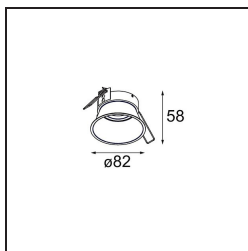

Date
Customer
Project
Type

FFD_Lotis Round Recessed 82 1x M-LED DE Black Matt

Lotis Round is a recessed spotlight with a slight trim. The hallmark of this luminaire is its deeply recessed cone, which holds the light source. Known for its effortless design and high functionality, Lotis Round comes in different diameters and with various types of light sources.

Specifications

Material	13080002
Light Source Type	M-LED
Lifetime	L80B20 @50,000 Hours
Lamp Included	No
Number of Light Sources	1
Light Direction	Down
Optic	Reflector
Input Voltage	Constant Current Driver Required
Electrical Class	III
IP Rating	20
Glow wire rating (°C)	960
Indoor/Outdoor	Indoor
Application	Ceiling
Mounting	Recessed
Cut-out size (mm)	ø76
Mounting depth (mm)	95.0
Adjustability	Not Applicable
Distance to Lighted Object (m)	0,1
Primary Colour & Primary Finish	Black, Matt
Gross weight (g)	92.0
Drive current (mA)	350
Delivered lumens (lm)	391
Efficacy (lm/W)	63
Remark	<ul style="list-style-type: none"> This is not a complete product. Light module required.