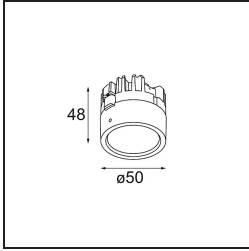

M-LED Module

- **14060005** M-LED Module 50 1x LED 2700K Spot DE Aluminium Brushed Anodised
- **14060105** M-LED Module 50 1x LED 2700K Medium DE Aluminium Brushed Anodised
- **14060205** M-LED Module 50 1x LED 2700K Flood DE Aluminium Brushed Anodised
- **14060305** M-LED Module 50 1x LED 3000K Spot DE Aluminium Brushed Anodised
- **14060405** M-LED Module 50 1x LED 3000K Medium DE Aluminium Brushed Anodised
- **14060505** M-LED Module 50 1x LED 3000K Flood DE Aluminium Brushed Anodised
- **14060905** M-LED Module 50 1x LED 4000K Spot DE Aluminium Brushed Anodised
- **14061005** M-LED Module 50 1x LED 4000K Medium DE Aluminium Brushed Anodised
- **14061105** M-LED Module 50 1x LED 4000K Flood DE Aluminium Brushed Anodised
- **14061205** M-LED Module 50 1x LED 1800-3000K WD Spot DE Aluminium Brushed Anodised
- **14061305** M-LED Module 50 1x LED 1800-3000K WD Medium DE Aluminium Brushed Anodised
- **14061405** M-LED Module 50 1x LED 1800-3000K WD Flood DE Aluminium Brushed Anodised