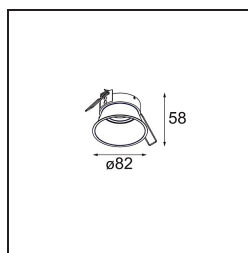

Date
Customer
Project
Type

*FFD\_Lotis Round Recessed 82 1x M-LED DE Black Matt*

Lotis Round is a recessed spotlight with a slight trim. The hallmark of this luminaire is its deeply recessed cone, which holds the light source. Known for its effortless design and high functionality, Lotis Round comes in different diameters and with various types of light sources.

### Specifications

Material	13080002
Light Source Type	M-LED
Lifetime	L80B20 @50,000 Hours
Lamp Included	No
Number of Light Sources	1
Light Direction	Down
Optic	Reflector
Input Voltage	Constant Current Driver Required
Electrical Class	III
IP Rating	20
Glow wire rating (°C)	960
Indoor/Outdoor	Indoor
Application	Ceiling
Mounting	Recessed
Cut-out size (mm)	ø76
Mounting depth (mm)	95.0
Adjustability	Not Applicable
Distance to Lighted Object (m)	0,1
Primary Colour & Primary Finish	Black, Matt
Gross weight (g)	92.0
Drive current (mA)	350
Luminous flux per lamp (lm)	391
Efficacy (lm/W)	63
Remark	<ul style="list-style-type: none"> <li>This is not a complete product. Light module required.</li> </ul>