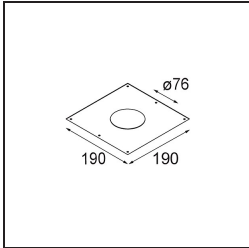

12290830 Plaster Kit 190X190 - 76 1x

■ Choose a required accessory