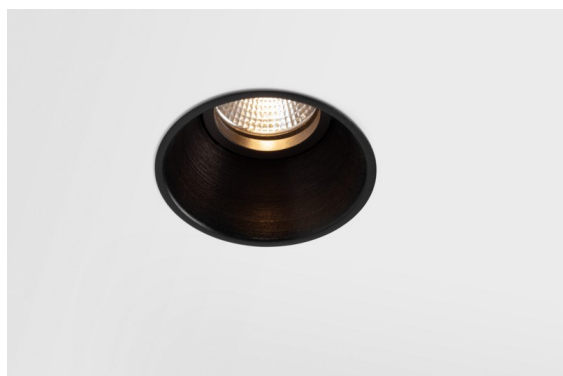

Date
Customer
Project
Type

*FFD\_Lotis Round Recessed 82 1x M-LED DE Black Matt*

Lotis Round is a recessed spotlight with a slight trim. The hallmark of this luminaire is its deeply recessed cone, which holds the light source. Known for its effortless design and high functionality, Lotis Round comes in different diameters and with various types of light sources.

### Specifications

Material	13080002
Light Source Type	M-LED
Lifetime	L80B20 @50,000 Hours
Lamp Included	No
Number of Light Sources	1
Light Direction	Down
Optic	Reflector
Input Voltage	Constant Current Driver Required
Electrical Class	III
IP Rating	20
Glow wire rating (°C)	960
Indoor/Outdoor	Indoor
Application	Ceiling
Mounting	Recessed
Cut-out size (mm)	ø76
Mounting depth (mm)	95.0
Adjustability	Not Applicable
Distance to Lighted Object (m)	0,1
Primary Colour & Primary Finish	Black, Matt
Gross weight (g)	92.0
Drive current (mA)	350
Luminous flux per lamp (lm)	391
Efficacy (lm/W)	63
Remark	<ul style="list-style-type: none"> <li>This is not a complete product. Light module required.</li> </ul>