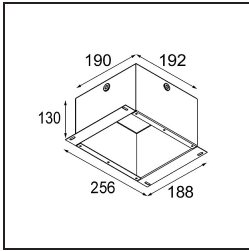

Installation Accessories

10889830 Installation Housing 192x190x130