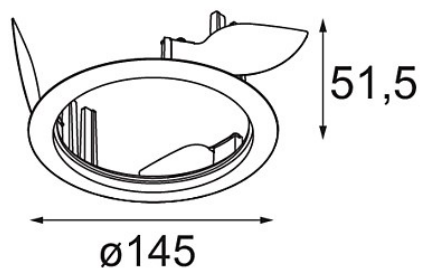

Ring Recessed 115 Wink Black Structure

Specifications

Material	13073032
Lamp Included	No
Number of Light Sources	0
IP Rating	20
Glow wire rating (°C)	960
Indoor/Outdoor	Indoor
Application	Ceiling, Wall
Mounting	Recessed
Adjustability	Not Applicable
Primary Colour & Primary Finish	Black, Structure
Gross weight (g)	164.0