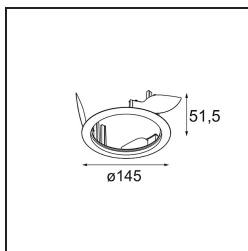

Ring Recessed 115 Wink Black Structure

Specifications

Material	13073032
Lamp Included	No
Number of Light Sources	0
IP Rating	20
Glow wire rating (°C)	960
Indoor/Outdoor	Indoor
Application	Ceiling, Wall
Mounting	Recessed
Adjustability	Not Applicable
Primary Colour & Primary Finish	Black, Structure
Gross weight (g)	164.0