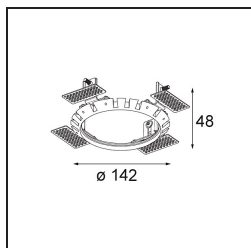

Índice de deslumbramiento	1	1	1
Remark	• This is not a complete product. Recessed Ring or Wink Flange required.		

TM30 & CRI diagram

Accesorios Instalación

- **13073009** Ring Recessed 115 Wink White Structure
- **13073032** Ring Recessed 115 Wink Black Structure

- **14204030** Ring Recessed Trimless 146 1x

■ Choose a required accessory