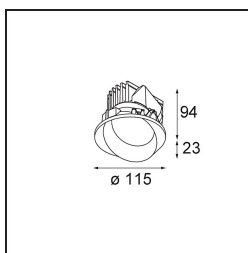

Date
Customer
Project
Type

Wink Asy Recessed 115 1x IP54 LED 3000K Flood DE Black Structure

Specifications

Material	13071732
Light Source Type	LED
LED Type	BRIDGELUX VERO13 G8
LED technology	LED COB
CRI	Min. 90
Colour Temperature	3000K
Lifetime	L80B10 @50,000 Hours
Lamp Included	Yes
Number of Light Sources	1
CIE flux code	76 99 100 100 71
Binning (SDCM)	2
Light Direction	Down
Optic	Reflector
Measured beam angle (°)	39.0
Input Voltage	Constant Current Driver Required
Electrical Class	III
IP Rating	54
Glow wire rating (°C)	960
Indoor/Outdoor	Indoor
Application	Ceiling
Mounting	Recessed
Cut-out size (mm)	ø133
Mounting depth (mm)	100.0
Adjustability	H 355°
Distance to Lighted Object (m)	0,1
Primary Colour & Primary Finish	Black, Structure
Gross weight (g)	871.0
Drive current (mA)	350 500 700
Min. forward voltage (Vf)	28,3 29,0 29,7
Max. forward voltage (Vf)	32,9 33,6 34,5
Connected load (W)	10,7 15,7 22,5
Luminous flux per lamp (lm)	1039 1418 1855
Efficacy (lm/W)	97 90 82
Glare rating	20 21 22

Remark

- This is not a complete product. Recessed Ring or Wink Flange required.

TM30 & CRI diagram

Light distribution & beam diagram

Installation Accessories

- **13073009** Ring Recessed 115 Wink White Structure
- **13073032** Ring Recessed 115 Wink Black Structure