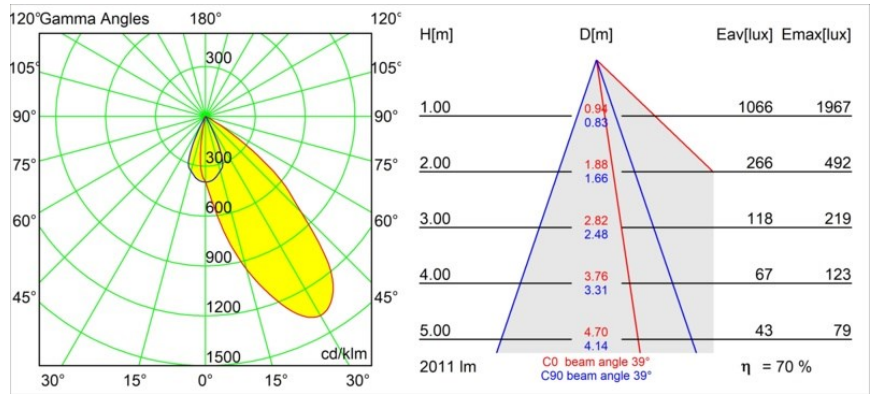

Light distribution & beam diagram