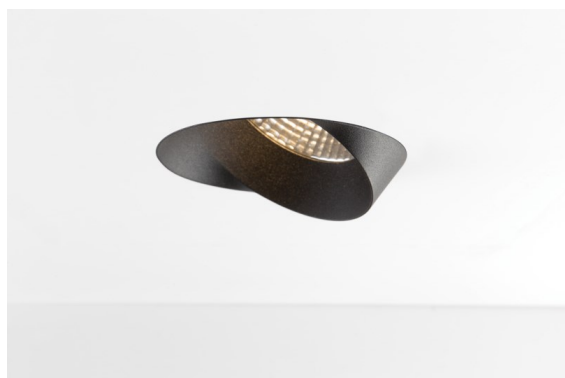

Date
Customer
Project
Type

Wink Asy Recessed 115 1x IP54 LED 3000K Flood DE Black Structure

Specifications

Material	13071732
Light Source Type	LED
LED Type	BRIDGELUX VERO13 G8
LED technology	LED COB
CRI	Min. 90
Colour Temperature	3000K
Lifetime	L80B10 @50,000 Hours
Lamp Included	Yes
Number of Light Sources	1
CIE flux code	76 99 100 100 71
Binning (SDCM)	2
Light Direction	Down
Optic	Reflector
Measured beam angle (°)	39.0
Input Voltage	Constant Current Driver Required
Electrical Class	III
IP Rating	54
Glow wire rating (°C)	960
Indoor/Outdoor	Indoor
Application	Ceiling
Mounting	Recessed
Cut-out size (mm)	ø133
Mounting depth (mm)	100.0
Adjustability	H 355°
Distance to Lighted Object (m)	0,1
Primary Colour & Primary Finish	Black, Structure
Gross weight (g)	871.0
Drive current (mA)	350 500 700
Min. forward voltage (Vf)	28,3 29,0 29,7
Max. forward voltage (Vf)	32,9 33,6 34,5
Connected load (W)	10,7 15,7 22,5
Luminous flux per lamp (lm)	1039 1418 1855
Efficacy (lm/W)	97 90 82
Glare rating	20 21 22

Wink may be recessed and subtle, but its technical ingenuity is nothing short of remarkable. And so is its sense of humour. As its name suggests, it likes to wink at you. The streamlined design, where elegance meets high-quality finish, results in a fixture that is half hidden in the ceiling and half peeking out. Wink 82 also fits with Wink flange, a low ring around the spot.

Remark

- This is not a complete product. Recessed Ring or Wink Flange required.

TM30 & CRI diagram

Light distribution & beam diagram

Installation Accessories

- **13073009** Ring Recessed 115 Wink White Structure
- **13073032** Ring Recessed 115 Wink Black Structure