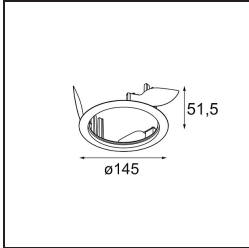

Date
Customer
Project
Type

*Wink Asy Recessed 115 1x IP54 LED 3000K Flood DE Black Structure*

**Specifications**

Material	13071732
Light Source Type	LED
LED Type	BRIDGELUX VERO13 G8
LED technology	LED COB
CRI	Min. 90
Colour Temperature	3000K
Lifetime	L80B10 @50,000 Hours
Lamp Included	Yes
Number of Light Sources	1
CIE flux code	76 99 100 100 71
Binning (SDCM)	2
Light Direction	Down
Optic	Reflector
Measured beam angle (°)	39.0
Input Voltage	Constant Current Driver Required
Electrical Class	III
IP Rating	54
Glow wire rating (°C)	960
Indoor/Outdoor	Indoor
Application	Ceiling
Mounting	Recessed
Cut-out size (mm)	ø133
Mounting depth (mm)	100.0
Adjustability	H 355°
Distance to Lighted Object (m)	0,1
Primary Colour & Primary Finish	Black, Structure
Gross weight (g)	871.0
Drive current (mA)	350      500      700
Min. forward voltage (Vf)	28,3      29,0      29,7
Max. forward voltage (Vf)	32,9      33,6      34,5
Connected load (W)	10,7      15,7      22,5
Luminous flux per lamp (lm)	1039      1418      1855
Efficacy (lm/W)	97      90      82
Glare rating	1      1      1

---

Remark

- This is not a complete product. Recessed Ring or Wink Flange required.

**TM30 & CRI diagram**

**Installation Accessories**

- **13073009** Ring Recessed 115 Wink White Structure
- **13073032** Ring Recessed 115 Wink Black Structure

- **14204030** Ring Recessed Trimless 146 1x
- Choose a required accessory