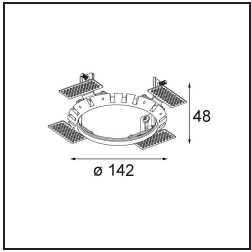

Date
Customer
Project
Type

Wink Asy Recessed 115 1x IP54 LED 2700K Flood DE Black Structure

Specifications

Material	13071632
Light Source Type	LED
LED Type	BRIDGELUX VERO13
LED technology	LED COB
CRI	Min. 90
Colour Temperature	2700K
Lifetime	L80B20 @50,000 Hours
Lamp Included	Yes
Number of Light Sources	1
Binning (SDCM)	3
Light Direction	Down
Optic	Reflector
Measured beam angle (°)	43.7
Input Voltage	Constant Current Driver Required
Electrical Class	III
IP Rating	54
Glow wire rating (°C)	960
Indoor/Outdoor	Indoor
Application	Ceiling
Mounting	Recessed
Cut-out size (mm)	ø133
Mounting depth (mm)	100.0
Adjustability	H 355°
Distance to Lighted Object (m)	0,1
Primary Colour & Primary Finish	Black, Structure
Gross weight (g)	871.0
Drive current (mA)	350 500 700
Min. forward voltage (Vf)	29,1 29,9 31,0
Max. forward voltage (Vf)	33,7 34,7 35,8
Connected load (W)	11,0 16,2 23,4
Luminous flux per lamp (lm)	784 1034 1297
Efficacy (lm/W)	71 65 56
Glare rating	16 17 18

Remark

- This is not a complete product. Recessed Ring or Wink Flange required.
-

TM30 & CRI diagram

Installation Accessories

- **13073009** Ring Recessed 115 Wink White Structure
- **13073032** Ring Recessed 115 Wink Black Structure

- **14204030** Ring Recessed Trimless 146 1x
- Choose a required accessory