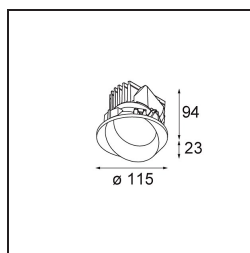

Date
Customer
Project
Type

Wink Asy Recessed 115 1x IP54 LED 2700K Flood DE Black Structure

Specifications

Material	13071632
Light Source Type	LED
LED Type	BRIDGELUX VERO13
LED technology	LED COB
CRI	Min. 90
Colour Temperature	2700K
Lifetime	L80B20 @50,000 Hours
Lamp Included	Yes
Number of Light Sources	1
Binning (SDCM)	3
Light Direction	Down
Optic	Reflector
Measured beam angle (°)	43.7
Input Voltage	Constant Current Driver Required
Electrical Class	III
IP Rating	54
Glow wire rating (°C)	960
Indoor/Outdoor	Indoor
Application	Ceiling
Mounting	Recessed
Cut-out size (mm)	ø133
Mounting depth (mm)	100.0
Adjustability	H 355°
Distance to Lighted Object (m)	0,1
Primary Colour & Primary Finish	Black, Structure
Gross weight (g)	871.0
Drive current (mA)	350 500 700
Min. forward voltage (Vf)	29,1 29,9 31,0
Max. forward voltage (Vf)	33,7 34,7 35,8
Connected load (W)	11,0 16,2 23,4
Luminous flux per lamp (lm)	784 1034 1297
Efficacy (lm/W)	71 65 56
Glare rating	16 17 18

Remark

- This is not a complete product. Recessed Ring or Wink Flange required.
-

TM30 & CRI diagram

Installation Accessories

- **13073009** Ring Recessed 115 Wink White Structure
- **13073032** Ring Recessed 115 Wink Black Structure