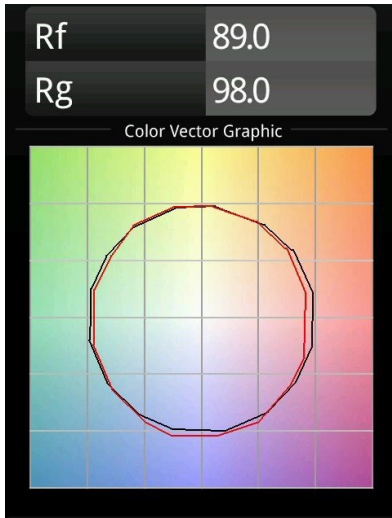

TM30 & CRI diagram