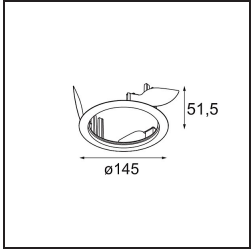

Date
Customer
Project
Type

Wink Asy Recessed 115 1x IP54 LED 2700K Flood DE Black Structure

Specifications

Material	13071632
Light Source Type	LED
LED Type	BRIDGELUX VERO13
LED technology	LED COB
CRI	Min. 90
Colour Temperature	2700K
Lifetime	L80B20 @50,000 Hours
Lamp Included	Yes
Number of Light Sources	1
Binning (SDCM)	3
Light Direction	Down
Optic	Reflector
Measured beam angle (°)	43.7
Input Voltage	Constant Current Driver Required
Electrical Class	III
IP Rating	54
Glow wire rating (°C)	960
Indoor/Outdoor	Indoor
Application	Ceiling
Mounting	Recessed
Cut-out size (mm)	ø133
Mounting depth (mm)	100.0
Adjustability	H 355°
Distance to Lighted Object (m)	0,1
Primary Colour & Primary Finish	Black, Structure
Gross weight (g)	871.0
Drive current (mA)	350 500 700
Min. forward voltage (Vf)	29,1 29,9 31,0
Max. forward voltage (Vf)	33,7 34,7 35,8
Connected load (W)	11,0 16,2 23,4
Luminous flux per lamp (lm)	784 1034 1297
Efficacy (lm/W)	71 65 56
Glare rating	16 17 18

Wink may be recessed and subtle, but its technical ingenuity is nothing short of remarkable. And so is its sense of humour. As its name suggests, it likes to wink at you. The streamlined design, where elegance meets high-quality finish, results in a fixture that is half hidden in the ceiling and half peeking out. Wink 82 also fits with Wink flange, a low ring around the spot.

Remark

- This is not a complete product. Recessed Ring or Wink Flange required.
-

TM30 & CRI diagram

Installation Accessories

- **13073009** Ring Recessed 115 Wink White Structure
- **13073032** Ring Recessed 115 Wink Black Structure