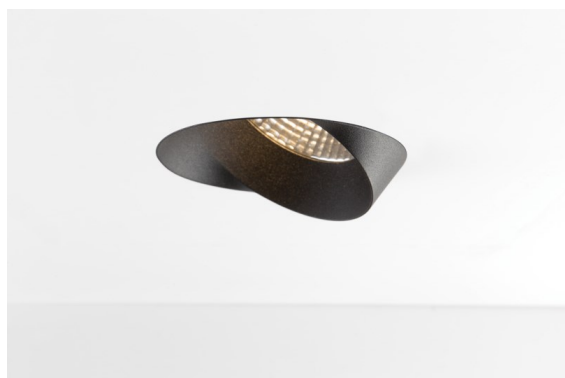

Date
Customer
Project
Type

Wink Asy Recessed 115 1x IP54 LED 2700K Flood DE Black Structure

Specifications

Material	13071632
Light Source Type	LED
LED Type	BRIDGELUX VERO13
LED technology	LED COB
CRI	Min. 90
Colour Temperature	2700K
Lifetime	L80B20 @50,000 Hours
Lamp Included	Yes
Number of Light Sources	1
Binning (SDCM)	3
Light Direction	Down
Optic	Reflector
Measured beam angle (°)	43.7
Input Voltage	Constant Current Driver Required
Electrical Class	III
IP Rating	54
Glow wire rating (°C)	960
Indoor/Outdoor	Indoor
Application	Ceiling
Mounting	Recessed
Cut-out size (mm)	ø133
Mounting depth (mm)	100.0
Adjustability	H 355°
Distance to Lighted Object (m)	0,1
Primary Colour & Primary Finish	Black, Structure
Gross weight (g)	871.0
Drive current (mA)	350 500 700
Min. forward voltage (Vf)	29,1 29,9 31,0
Max. forward voltage (Vf)	33,7 34,7 35,8
Connected load (W)	11,0 16,2 23,4
Luminous flux per lamp (lm)	784 1034 1297
Efficacy (lm/W)	71 65 56
Glare rating	16 17 18

Wink may be recessed and subtle, but its technical ingenuity is nothing short of remarkable. And so is its sense of humour. As its name suggests, it likes to wink at you. The streamlined design, where elegance meets high-quality finish, results in a fixture that is half hidden in the ceiling and half peeking out. Wink 82 also fits with Wink flange, a low ring around the spot.

Remark

- This is not a complete product. Recessed Ring or Wink Flange required.
-

TM30 & CRI diagram

Installation Accessories

- **13073009** Ring Recessed 115 Wink White Structure
- **13073032** Ring Recessed 115 Wink Black Structure