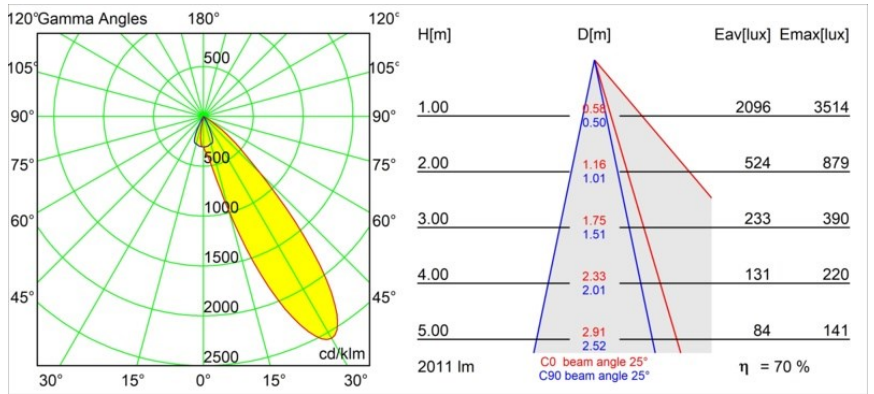

Light distribution & beam diagram