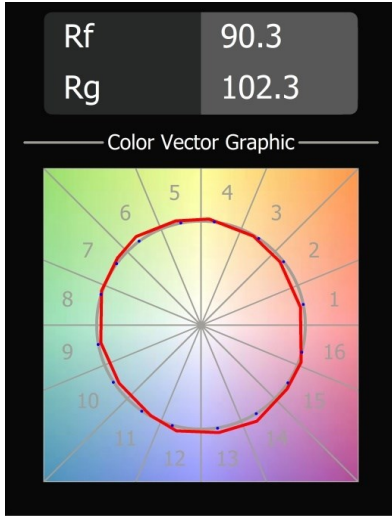

TM30 & CRI diagram