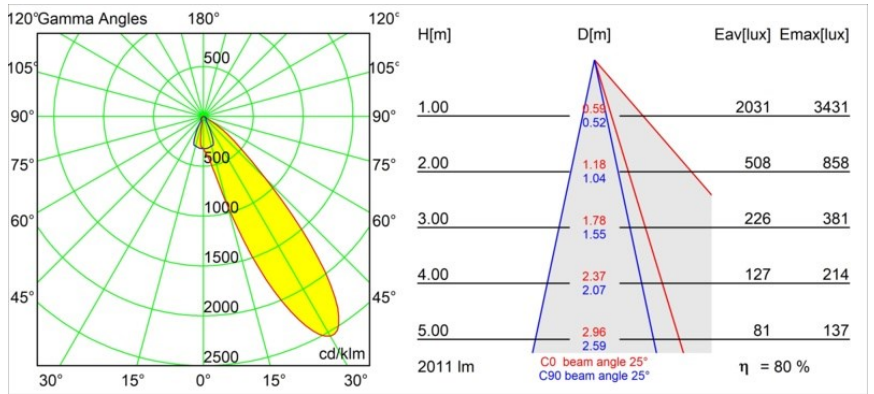

Light distribution & beam diagram