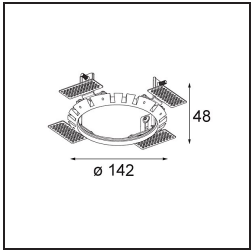

Date
Customer
Project
Type

*Wink Asy Recessed 115 1x IP54 LED 2700K Medium DE White Structure*

**Specifications**

Material	13071309
Light Source Type	LED
LED Type	BRIDGELUX VERO13
LED technology	LED COB
CRI	Min. 90
Colour Temperature	2700K
Lifetime	L80B20 @50,000 Hours
Lamp Included	Yes
Number of Light Sources	1
Binning (SDCM)	3
Light Direction	Down
Optic	Reflector
Measured beam angle (°)	46.8
Input Voltage	Constant Current Driver Required
Electrical Class	III
IP Rating	54
Glow wire rating (°C)	960
Indoor/Outdoor	Indoor
Application	Ceiling
Mounting	Recessed
Cut-out size (mm)	ø133
Mounting depth (mm)	100.0
Adjustability	H 355°
Distance to Lighted Object (m)	0,1
Primary Colour & Primary Finish	White, Structure
Gross weight (g)	871.0
Drive current (mA)	350      500      700
Min. forward voltage (Vf)	29,1      29,9      31,0
Max. forward voltage (Vf)	33,7      34,7      35,8
Connected load (W)	11,0      16,2      23,4
Luminous flux per lamp (lm)	776      1023      1283
Efficacy (lm/W)	71      64      56
Glare rating	17      18      18

---

Remark

- This is not a complete product. Recessed Ring or Wink Flange required.

**TM30 & CRI diagram**

**Installation Accessories**

- **13073009** Ring Recessed 115 Wink White Structure
- **13073032** Ring Recessed 115 Wink Black Structure

- **14204030** Ring Recessed Trimless 146 1x
- Choose a required accessory