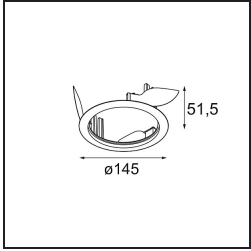

Date
Customer
Project
Type

*Wink Asy Recessed 115 1x IP54 LED 2700K Medium DE White Structure*

**Specifications**

Material	13071309
Light Source Type	LED
LED Type	BRIDGELUX VERO13
LED technology	LED COB
CRI	Min. 90
Colour Temperature	2700K
Lifetime	L80B20 @50,000 Hours
Lamp Included	Yes
Number of Light Sources	1
Binning (SDCM)	3
Light Direction	Down
Optic	Reflector
Measured beam angle (°)	46.8
Input Voltage	Constant Current Driver Required
Electrical Class	III
IP Rating	54
Glow wire rating (°C)	960
Indoor/Outdoor	Indoor
Application	Ceiling
Mounting	Recessed
Cut-out size (mm)	ø133
Mounting depth (mm)	100.0
Adjustability	H 355°
Distance to Lighted Object (m)	0,1
Primary Colour & Primary Finish	White, Structure
Gross weight (g)	871.0
Drive current (mA)	350      500      700
Min. forward voltage (Vf)	29,1      29,9      31,0
Max. forward voltage (Vf)	33,7      34,7      35,8
Connected load (W)	11,0      16,2      23,4
Luminous flux per lamp (lm)	776      1023      1283
Efficacy (lm/W)	71      64      56
Glare rating	17      18      18

---

Remark

- This is not a complete product. Recessed Ring or Wink Flange required.

**TM30 & CRI diagram**

**Installation Accessories**

- **13073009** Ring Recessed 115 Wink White Structure
- **13073032** Ring Recessed 115 Wink Black Structure

- **14204030** Ring Recessed Trimless 146 1x
- Choose a required accessory