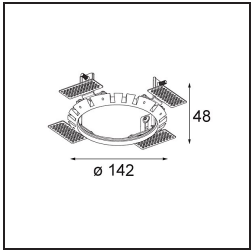

**Specifications**

Material	13071109
Light Source Type	LED
LED Type	BRIDGELUX VERO13 G8
LED technology	LED COB
CRI	Min. 90
Colour Temperature	3000K
Lifetime	L80B10 @50,000 Hours
Lamp Included	Yes
Number of Light Sources	1
CIE flux code	77 96 99 100 82
Binning (SDCM)	2
Light Direction	Down
Optic	Reflector
Measured beam angle (°)	15.0
Input Voltage	Constant Current Driver Required
Electrical Class	III
IP Rating	54
Glow wire rating (°C)	960
Indoor/Outdoor	Indoor
Application	Ceiling
Mounting	Recessed
Cut-out size (mm)	ø133
Mounting depth (mm)	100.0
Adjustability	H 355°
Distance to Lighted Object (m)	0,1
Primary Colour & Primary Finish	White, Structure
Gross weight (g)	871.0
Drive current (mA)	350      500      700
Min. forward voltage (Vf)	28,3      29,0      29,7
Max. forward voltage (Vf)	32,9      33,6      34,5
Connected load (W)	10,7      15,7      22,5
Luminous flux per lamp (lm)	1203      1641      2147
Efficacy (lm/W)	112      105      95
Glare rating	14      15      16

---

Remark

- This is not a complete product. Recessed Ring or Wink Flange required.
-

**TM30 & CRI diagram**

**Installation Accessories**

- **13073009** Ring Recessed 115 Wink White Structure
- **13073032** Ring Recessed 115 Wink Black Structure

- **14204030** Ring Recessed Trimless 146 1x
- Choose a required accessory