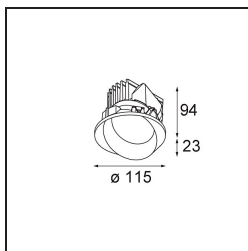

Date
Customer
Project
Type

*Wink Asy Recessed 115 1x IP54 LED 3000K Spot DE White Structure*

Wink may be recessed and subtle, but its technical ingenuity is nothing short of remarkable. And so is its sense of humour. As its name suggests, it likes to wink at you. The streamlined design, where elegance meets high-quality finish, results in a fixture that is half hidden in the ceiling and half peeking out. Wink 82 also fits with Wink flange, a low ring around the spot.

**Specifications**

Material	13071109
Light Source Type	LED
LED Type	BRIDGELUX VERO13 G8
LED technology	LED COB
CRI	Min. 90
Colour Temperature	3000K
Lifetime	L80B10 @50,000 Hours
Lamp Included	Yes
Number of Light Sources	1
CIE flux code	77 96 99 100 82
Binning (SDCM)	2
Light Direction	Down
Optic	Reflector
Measured beam angle (°)	15.0
Input Voltage	Constant Current Driver Required
Electrical Class	III
IP Rating	54
Glow wire rating (°C)	960
Indoor/Outdoor	Indoor
Application	Ceiling
Mounting	Recessed
Cut-out size (mm)	ø133
Mounting depth (mm)	100.0
Adjustability	H 355°
Distance to Lighted Object (m)	0,1
Primary Colour & Primary Finish	White, Structure
Gross weight (g)	871.0
Drive current (mA)	350      500      700
Min. forward voltage (Vf)	28,3      29,0      29,7
Max. forward voltage (Vf)	32,9      33,6      34,5
Connected load (W)	10,7      15,7      22,5
Luminous flux per lamp (lm)	1203      1641      2147
Efficacy (lm/W)	112      105      95
Glare rating	14      15      16