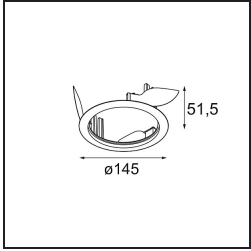

**Specifications**

Material	13071109
Light Source Type	LED
LED Type	BRIDGELUX VERO13 G8
LED technology	LED COB
CRI	Min. 90
Colour Temperature	3000K
Lifetime	L80B10 @50,000 Hours
Lamp Included	Yes
Number of Light Sources	1
CIE flux code	77 96 99 100 82
Binning (SDCM)	2
Light Direction	Down
Optic	Reflector
Measured beam angle (°)	15.0
Input Voltage	Constant Current Driver Required
Electrical Class	III
IP Rating	54
Glow wire rating (°C)	960
Indoor/Outdoor	Indoor
Application	Ceiling
Mounting	Recessed
Cut-out size (mm)	ø133
Mounting depth (mm)	100.0
Adjustability	H 355°
Distance to Lighted Object (m)	0,1
Primary Colour & Primary Finish	White, Structure
Gross weight (g)	871.0
Drive current (mA)	350      500      700
Min. forward voltage (Vf)	28,3      29,0      29,7
Max. forward voltage (Vf)	32,9      33,6      34,5
Connected load (W)	10,7      15,7      22,5
Luminous flux per lamp (lm)	1203      1641      2147
Efficacy (lm/W)	112      105      95
Glare rating	14      15      16

---

Remark

- This is not a complete product. Recessed Ring or Wink Flange required.
-

**TM30 & CRI diagram**

**Installation Accessories**

- **13073009** Ring Recessed 115 Wink White Structure
- **13073032** Ring Recessed 115 Wink Black Structure

- **14204030** Ring Recessed Trimless 146 1x
- Choose a required accessory