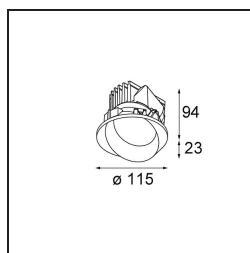

Date
Customer
Project
Type

*Wink Asy Recessed 115 1x IP54 LED 2700K Spot DE White Structure*

Wink may be recessed and subtle, but its technical ingenuity is nothing short of remarkable. And so is its sense of humour. As its name suggests, it likes to wink at you. The streamlined design, where elegance meets high-quality finish, results in a fixture that is half hidden in the ceiling and half peeking out. Wink 82 also fits with Wink flange, a low ring around the spot.

**Specifications**

Material	13071009
Light Source Type	LED
LED Type	BRIDGELUX VERO13
LED technology	LED COB
CRI	Min. 90
Colour Temperature	2700K
Lifetime	L80B20 @50,000 Hours
Lamp Included	Yes
Number of Light Sources	1
Binning (SDCM)	3
Light Direction	Down
Optic	Reflector
Measured beam angle (°)	47.0
Input Voltage	Constant Current Driver Required
Electrical Class	III
IP Rating	54
Glow wire rating (°C)	960
Indoor/Outdoor	Indoor
Application	Ceiling
Mounting	Recessed
Cut-out size (mm)	ø133
Mounting depth (mm)	100.0
Adjustability	H 355°
Distance to Lighted Object (m)	0,1
Primary Colour & Primary Finish	White, Structure
Gross weight (g)	871.0
Drive current (mA)	350      500      700
Min. forward voltage (Vf)	29,1      29,9      31,0
Max. forward voltage (Vf)	33,7      34,7      35,8
Connected load (W)	11,0      16,2      23,4
Luminous flux per lamp (lm)	909      1199      1504
Efficacy (lm/W)	83      75      65
Glare rating	20      21      22
Remark	<ul style="list-style-type: none"> <li>• This is not a complete product. Recessed Ring or Wink Flange required.</li> </ul>