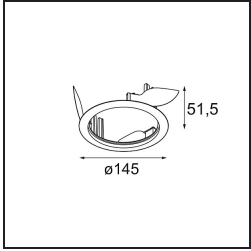

Date
Customer
Project
Type

*Wink Asy Recessed 115 1x IP54 LED 2700K Spot DE White Structure*

**Specifications**

Material	13071009
Light Source Type	LED
LED Type	BRIDGELUX VERO13
LED technology	LED COB
CRI	Min. 90
Colour Temperature	2700K
Lifetime	L80B20 @50,000 Hours
Lamp Included	Yes
Number of Light Sources	1
Binning (SDCM)	3
Light Direction	Down
Optic	Reflector
Measured beam angle (°)	47.0
Input Voltage	Constant Current Driver Required
Electrical Class	III
IP Rating	54
Glow wire rating (°C)	960
Indoor/Outdoor	Indoor
Application	Ceiling
Mounting	Recessed
Cut-out size (mm)	ø133
Mounting depth (mm)	100.0
Adjustability	H 355°
Distance to Lighted Object (m)	0,1
Primary Colour & Primary Finish	White, Structure
Gross weight (g)	871.0
Drive current (mA)	350      500      700
Min. forward voltage (Vf)	29,1      29,9      31,0
Max. forward voltage (Vf)	33,7      34,7      35,8
Connected load (W)	11,0      16,2      23,4
Luminous flux per lamp (lm)	909      1199      1504
Efficacy (lm/W)	83      75      65
Glare rating	20      21      22

---

Remark

- This is not a complete product. Recessed Ring or Wink Flange required.
-

**TM30 & CRI diagram**

**Installation Accessories**

- **13073009** Ring Recessed 115 Wink White Structure
- **13073032** Ring Recessed 115 Wink Black Structure

- **14204030** Ring Recessed Trimless 146 1x
- Choose a required accessory