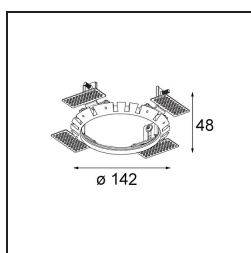

- **14204030** Ring Recessed Trimless 146 1x

■ Choose a required accessory