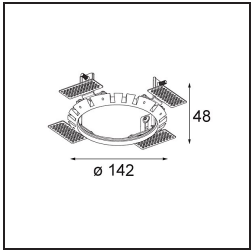

Date
Customer
Project
Type

*Wink Asy Recessed 115 1x IP54 LED 2700K Spot DE White Structure*

**Specifications**

Material	13071009
Light Source Type	LED
LED Type	BRIDGELUX VERO13
LED technology	LED COB
CRI	Min. 90
Colour Temperature	2700K
Lifetime	L80B20 @50,000 Hours
Lamp Included	Yes
Number of Light Sources	1
Binning (SDCM)	3
Light Direction	Down
Optic	Reflector
Measured beam angle (°)	47.0
Input Voltage	Constant Current Driver Required
Electrical Class	III
IP Rating	54
Glow wire rating (°C)	960
Indoor/Outdoor	Indoor
Application	Ceiling
Mounting	Recessed
Cut-out size (mm)	ø133
Mounting depth (mm)	100.0
Adjustability	H 355°
Distance to Lighted Object (m)	0,1
Primary Colour & Primary Finish	White, Structure
Gross weight (g)	871.0
Drive current (mA)	350      500      700
Min. forward voltage (Vf)	29,1      29,9      31,0
Max. forward voltage (Vf)	33,7      34,7      35,8
Connected load (W)	11,0      16,2      23,4
Luminous flux per lamp (lm)	909      1199      1504
Efficacy (lm/W)	83      75      65
Glare rating	20      21      22

---

Remark

- This is not a complete product. Recessed Ring or Wink Flange required.
-

**TM30 & CRI diagram**

**Installation Accessories**

- **13073009** Ring Recessed 115 Wink White Structure
- **13073032** Ring Recessed 115 Wink Black Structure

- **14204030** Ring Recessed Trimless 146 1x
- Choose a required accessory