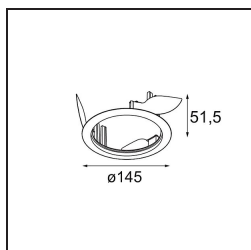

Installation Accessories

- **13073009** Ring Recessed 115 Wink White Structure
- **13073032** Ring Recessed 115 Wink Black Structure