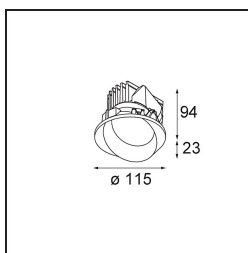

Date
Customer
Project
Type

*Wink Asy Recessed 115 1x IP54 LED 2700K Spot DE White Structure*

**Specifications**

Material	13071009
Light Source Type	LED
LED Type	BRIDGELUX VERO13
LED technology	LED COB
CRI	Min. 90
Colour Temperature	2700K
Lifetime	L80B20 @50,000 Hours
Lamp Included	Yes
Number of Light Sources	1
Binning (SDCM)	3
Light Direction	Down
Optic	Reflector
Measured beam angle (°)	47.0
Input Voltage	Constant Current Driver Required
Electrical Class	III
IP Rating	54
Glow wire rating (°C)	960
Indoor/Outdoor	Indoor
Application	Ceiling
Mounting	Recessed
Cut-out size (mm)	ø133
Mounting depth (mm)	100.0
Adjustability	H 355°
Distance to Lighted Object (m)	0,1
Primary Colour & Primary Finish	White, Structure
Gross weight (g)	871.0
Drive current (mA)	350      500      700
Min. forward voltage (Vf)	29,1      29,9      31,0
Max. forward voltage (Vf)	33,7      34,7      35,8
Connected load (W)	11,0      16,2      23,4
Luminous flux per lamp (lm)	909      1199      1504
Efficacy (lm/W)	83      75      65
Glare rating	20      21      22