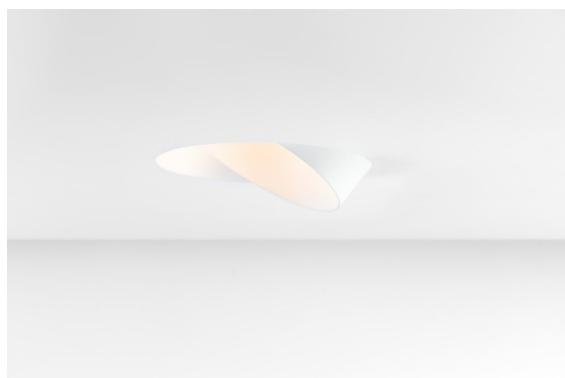

Date
Customer
Project
Type

*Wink Asy Recessed 115 1x IP54 LED 2700K Spot DE White Structure*

**Specifications**

Material	13071009
Light Source Type	LED
LED Type	BRIDGELUX VERO13
LED technology	LED COB
CRI	Min. 90
Colour Temperature	2700K
Lifetime	L80B20 @50,000 Hours
Lamp Included	Yes
Number of Light Sources	1
Binning (SDCM)	3
Light Direction	Down
Optic	Reflector
Measured beam angle (°)	47.0
Input Voltage	Constant Current Driver Required
Electrical Class	III
IP Rating	54
Glow wire rating (°C)	960
Indoor/Outdoor	Indoor
Application	Ceiling
Mounting	Recessed
Cut-out size (mm)	ø133
Mounting depth (mm)	100.0
Adjustability	H 355°
Distance to Lighted Object (m)	0,1
Primary Colour & Primary Finish	White, Structure
Gross weight (g)	871.0
Drive current (mA)	350      500      700
Min. forward voltage (Vf)	29,1      29,9      31,0
Max. forward voltage (Vf)	33,7      34,7      35,8
Connected load (W)	11,0      16,2      23,4
Luminous flux per lamp (lm)	909      1199      1504
Efficacy (lm/W)	83      75      65
Glare rating	20      21      22

Wink may be recessed and subtle, but its technical ingenuity is nothing short of remarkable. And so is its sense of humour. As its name suggests, it likes to wink at you. The streamlined design, where elegance meets high-quality finish, results in a fixture that is half hidden in the ceiling and half peeking out. Wink 82 also fits with Wink flange, a low ring around the spot.