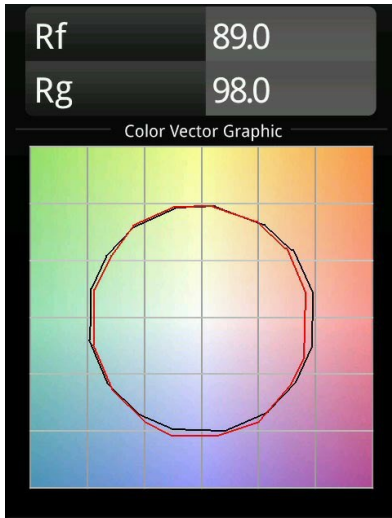

TM30 & CRI diagram