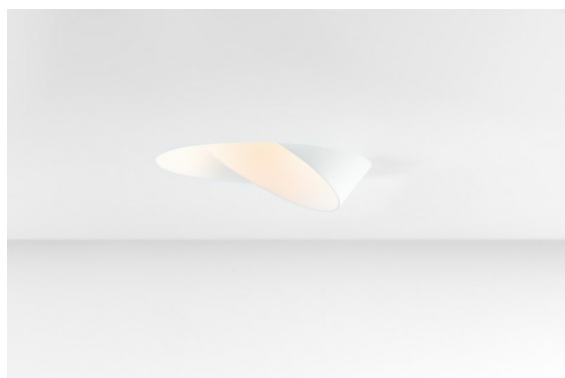

Date
Customer
Project
Type

*Wink Asy Recessed 115 1x IP54 LED 2700K Spot DE White Structure*

Wink may be recessed and subtle, but its technical ingenuity is nothing short of remarkable. And so is its sense of humour. As its name suggests, it likes to wink at you. The streamlined design, where elegance meets high-quality finish, results in a fixture that is half hidden in the ceiling and half peeking out. Wink 82 also fits with Wink flange, a low ring around the spot.

**Specifications**

Material	13071009
Light Source Type	LED
LED Type	BRIDGELUX VERO13
LED technology	LED COB
CRI	Min. 90
Colour Temperature	2700K
Lifetime	L80B20 @50,000 Hours
Lamp Included	Yes
Number of Light Sources	1
Binning (SDCM)	3
Light Direction	Down
Optic	Reflector
Measured beam angle (°)	47.0
Input Voltage	Constant Current Driver Required
Electrical Class	III
IP Rating	54
Glow wire rating (°C)	960
Indoor/Outdoor	Indoor
Application	Ceiling
Mounting	Recessed
Cut-out size (mm)	ø133
Mounting depth (mm)	100.0
Adjustability	H 355°
Distance to Lighted Object (m)	0,1
Primary Colour & Primary Finish	White, Structure
Gross weight (g)	871.0
Drive current (mA)	350      500      700
Min. forward voltage (Vf)	29,1      29,9      31,0
Max. forward voltage (Vf)	33,7      34,7      35,8
Connected load (W)	11,0      16,2      23,4
Luminous flux per lamp (lm)	909      1199      1504
Efficacy (lm/W)	83      75      65
Glare rating	20      21      22
Remark	<ul style="list-style-type: none"> <li>• This is not a complete product. Recessed Ring or Wink Flange required.</li> </ul>