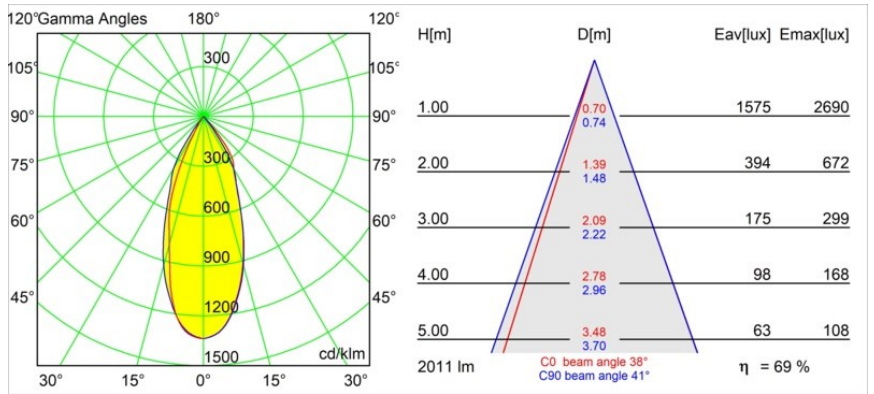

Light distribution & beam diagram