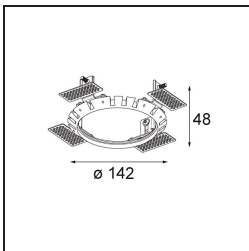

Date
Customer
Project
Type

Wink Recessed 115 1x IP54 LED 3000K Flood DE Black Structure

Specifications

Material	13070732
Light Source Type	LED
LED Type	BRIDGELUX VERO13 G8
LED technology	LED COB
CRI	Min. 90
Colour Temperature	3000K
Lifetime	L80B20 @50,000 Hours
Lamp Included	Yes
Number of Light Sources	1
CIE flux code	98 100 100 100 70
Binning (SDCM)	2
Light Direction	Down
Optic	Reflector
Measured beam angle (°)	41.0
Input Voltage	Constant Current Driver Required
Electrical Class	III
IP Rating	54
Glow wire rating (°C)	960
Indoor/Outdoor	Indoor
Application	Ceiling
Mounting	Recessed
Cut-out size (mm)	ø133
Mounting depth (mm)	100.0
Adjustability	H 355°
Distance to Lighted Object (m)	0,1
Primary Colour & Primary Finish	Black, Structure
Gross weight (g)	859.0
Drive current (mA)	350 500 700
Min. forward voltage (Vf)	28,3 29,0 29,7
Max. forward voltage (Vf)	32,9 33,6 34,5
Connected load (W)	10,7 15,7 22,5
Luminous flux per lamp (lm)	1029 1403 1836
Efficacy (lm/W)	96 89 82
Glare rating	17 18 19

Remark

- This is not a complete product. Recessed Ring or Wink Flange required.
-

TM30 & CRI diagram

Light distribution & beam diagram

Installation Accessories

- **13073009** Ring Recessed 115 Wink White Structure
- **13073032** Ring Recessed 115 Wink Black Structure

- **14204030** Ring Recessed Trimless 146 1x
- Choose a required accessory