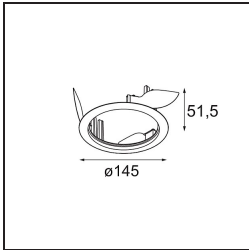

Date
Customer
Project
Type

Wink Recessed 115 1x IP54 LED 3000K Flood DE Black Structure

Specifications

Material	13070732
Light Source Type	LED
LED Type	BRIDGELUX VERO13 G8
LED technology	LED COB
CRI	Min. 90
Colour Temperature	3000K
Lifetime	L80B20 @50,000 Hours
Lamp Included	Yes
Number of Light Sources	1
CIE flux code	98 100 100 100 70
Binning (SDCM)	2
Light Direction	Down
Optic	Reflector
Measured beam angle (°)	41.0
Input Voltage	Constant Current Driver Required
Electrical Class	III
IP Rating	54
Glow wire rating (°C)	960
Indoor/Outdoor	Indoor
Application	Ceiling
Mounting	Recessed
Cut-out size (mm)	ø133
Mounting depth (mm)	100.0
Adjustability	H 355°
Distance to Lighted Object (m)	0,1
Primary Colour & Primary Finish	Black, Structure
Gross weight (g)	859.0
Drive current (mA)	350 500 700
Min. forward voltage (Vf)	28,3 29,0 29,7
Max. forward voltage (Vf)	32,9 33,6 34,5
Connected load (W)	10,7 15,7 22,5
Luminous flux per lamp (lm)	1029 1403 1836
Efficacy (lm/W)	96 89 82
Glare rating	17 18 19

Remark

- This is not a complete product. Recessed Ring or Wink Flange required.
-

TM30 & CRI diagram

Light distribution & beam diagram

Installation Accessories

- **13073009** Ring Recessed 115 Wink White Structure
- **13073032** Ring Recessed 115 Wink Black Structure

- **14204030** Ring Recessed Trimless 146 1x
- Choose a required accessory