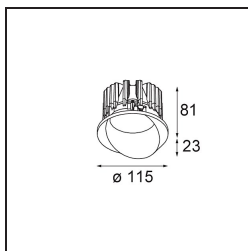

Date
Customer
Project
Type

Wink Recessed 115 1x IP54 LED 3000K Flood DE Black Structure

Specifications

Material	13070732
Light Source Type	LED
LED Type	BRIDGELUX VERO13 G8
LED technology	LED COB
CRI	Min. 90
Colour Temperature	3000K
Lifetime	L80B20 @50,000 Hours
Lamp Included	Yes
Number of Light Sources	1
CIE flux code	98 100 100 100 70
Binning (SDCM)	2
Light Direction	Down
Optic	Reflector
Measured beam angle (°)	41.0
Input Voltage	Constant Current Driver Required
Electrical Class	III
IP Rating	54
Glow wire rating (°C)	960
Indoor/Outdoor	Indoor
Application	Ceiling
Mounting	Recessed
Cut-out size (mm)	ø133
Mounting depth (mm)	100.0
Adjustability	H 355°
Distance to Lighted Object (m)	0,1
Primary Colour & Primary Finish	Black, Structure
Gross weight (g)	859.0
Drive current (mA)	350 500 700
Min. forward voltage (Vf)	28,3 29,0 29,7
Max. forward voltage (Vf)	32,9 33,6 34,5
Connected load (W)	10,7 15,7 22,5
Luminous flux per lamp (lm)	1029 1403 1836
Efficacy (lm/W)	96 89 82
Glare rating	17 18 19

Remark

- This is not a complete product. Recessed Ring or Wink Flange required.
-

TM30 & CRI diagram

Light distribution & beam diagram

Installation Accessories

- **13073009** Ring Recessed 115 Wink White Structure
- **13073032** Ring Recessed 115 Wink Black Structure

- **14204030** Ring Recessed Trimless 146 1x
- Choose a required accessory