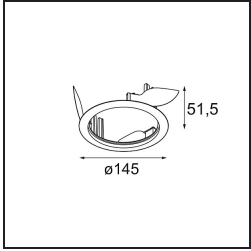

**Specifications**

Material	13070709
Light Source Type	LED
LED Type	BRIDGELUX VERO13 G8
LED technology	LED COB
CRI	Min. 90
Colour Temperature	3000K
Lifetime	L80B20 @50,000 Hours
Lamp Included	Yes
Number of Light Sources	1
Binning (SDCM)	2
Light Direction	Down
Optic	Reflector
Measured beam angle (°)	38.0
Input Voltage	Constant Current Driver Required
Electrical Class	III
IP Rating	54
Glow wire rating (°C)	960
Indoor/Outdoor	Indoor
Application	Ceiling
Mounting	Recessed
Cut-out size (mm)	ø133
Mounting depth (mm)	100.0
Adjustability	H 355°
Distance to Lighted Object (m)	0,1
Primary Colour & Primary Finish	White, Structure
Gross weight (g)	859.0
Drive current (mA)	350      500      700
Min. forward voltage (Vf)	28,3      29,0      29,7
Max. forward voltage (Vf)	32,9      33,6      34,5
Connected load (W)	10,7      15,7      22,5
Luminous flux per lamp (lm)	817      1121      1492
Efficacy (lm/W)	74      70      65
Glare rating	13      15      16

---

Remark

- This is not a complete product. Recessed Ring or Wink Flange required.

**TM30 & CRI diagram**

**Installation Accessories**

- **13073009** Ring Recessed 115 Wink White Structure
- **13073032** Ring Recessed 115 Wink Black Structure

- **14204030** Ring Recessed Trimless 146 1x
- Choose a required accessory