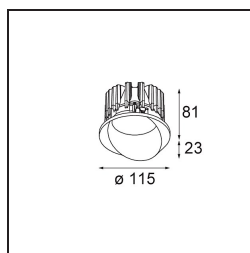

Date
Customer
Project
Type

*Wink Recessed 115 1x IP54 LED 3000K Flood DE White Structure*

**Specifications**

Material	13070709
Light Source Type	LED
LED Type	BRIDGELUX VERO13 G8
LED technology	LED COB
CRI	Min. 90
Colour Temperature	3000K
Lifetime	L80B20 @50,000 Hours
Lamp Included	Yes
Number of Light Sources	1
CIE flux code	88 95 99 100 82
Binning (SDCM)	2
Light Direction	Down
Optic	Reflector
Measured beam angle (°)	41.0
Input Voltage	Constant Current Driver Required
Electrical Class	III
IP Rating	54
Glow wire rating (°C)	960
Indoor/Outdoor	Indoor
Application	Ceiling
Mounting	Recessed
Cut-out size (mm)	ø133
Mounting depth (mm)	100.0
Adjustability	H 355°
Distance to Lighted Object (m)	0,1
Primary Colour & Primary Finish	White, Structure
Gross weight (g)	859.0
Drive current (mA)	350      500      700
Min. forward voltage (Vf)	28,3      29,0      29,7
Max. forward voltage (Vf)	32,9      33,6      34,5
Connected load (W)	10,7      15,7      22,5
Luminous flux per lamp (lm)	1202      1639      2145
Efficacy (lm/W)	112      104      95
Glare rating	22      23      24

---

Remark

- This is not a complete product. Recessed Ring or Wink Flange required.

**TM30 & CRI diagram**

**Light distribution & beam diagram**

**Installation Accessories**

- **13073009** Ring Recessed 115 Wink White Structure
- **13073032** Ring Recessed 115 Wink Black Structure