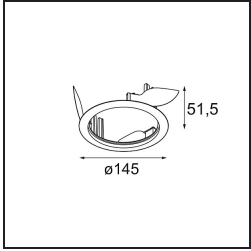

Date
Customer
Project
Type

*Wink Recessed 115 1x IP54 LED 3000K Flood DE White Structure*

**Specifications**

Material	13070709
Light Source Type	LED
LED Type	BRIDGELUX VERO13 G8
LED technology	LED COB
CRI	Min. 90
Colour Temperature	3000K
Lifetime	L80B20 @50,000 Hours
Lamp Included	Yes
Number of Light Sources	1
CIE flux code	88 95 99 100 82
Binning (SDCM)	2
Light Direction	Down
Optic	Reflector
Measured beam angle (°)	41.0
Input Voltage	Constant Current Driver Required
Electrical Class	III
IP Rating	54
Glow wire rating (°C)	960
Indoor/Outdoor	Indoor
Application	Ceiling
Mounting	Recessed
Cut-out size (mm)	ø133
Mounting depth (mm)	100.0
Adjustability	H 355°
Distance to Lighted Object (m)	0,1
Primary Colour & Primary Finish	White, Structure
Gross weight (g)	859.0
Drive current (mA)	350      500      700
Min. forward voltage (Vf)	28,3      29,0      29,7
Max. forward voltage (Vf)	32,9      33,6      34,5
Connected load (W)	10,7      15,7      22,5
Luminous flux per lamp (lm)	1202      1639      2145
Efficacy (lm/W)	112      104      95
Glare rating	22      23      24

---

Remark

- This is not a complete product. Recessed Ring or Wink Flange required.

**TM30 & CRI diagram**

**Light distribution & beam diagram**

**Installation Accessories**

- **13073009** Ring Recessed 115 Wink White Structure
- **13073032** Ring Recessed 115 Wink Black Structure

- **14204030** Ring Recessed Trimless 146 1x
- Choose a required accessory