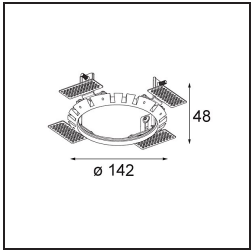

Date
Customer
Project
Type

*Wink Recessed 115 1x IP54 LED 3000K Flood DE White Structure*

**Specifications**

Material	13070709
Light Source Type	LED
LED Type	BRIDGELUX VERO13 G8
LED technology	LED COB
CRI	Min. 90
Colour Temperature	3000K
Lifetime	L80B20 @50,000 Hours
Lamp Included	Yes
Number of Light Sources	1
CIE flux code	88 95 99 100 82
Binning (SDCM)	2
Light Direction	Down
Optic	Reflector
Measured beam angle (°)	41.0
Input Voltage	Constant Current Driver Required
Electrical Class	III
IP Rating	54
Glow wire rating (°C)	960
Indoor/Outdoor	Indoor
Application	Ceiling
Mounting	Recessed
Cut-out size (mm)	ø133
Mounting depth (mm)	100.0
Adjustability	H 355°
Distance to Lighted Object (m)	0,1
Primary Colour & Primary Finish	White, Structure
Gross weight (g)	859.0
Drive current (mA)	350      500      700
Min. forward voltage (Vf)	28,3      29,0      29,7
Max. forward voltage (Vf)	32,9      33,6      34,5
Connected load (W)	10,7      15,7      22,5
Luminous flux per lamp (lm)	1202      1639      2145
Efficacy (lm/W)	112      104      95
Glare rating	22      23      24

---

Remark

- This is not a complete product. Recessed Ring or Wink Flange required.

**TM30 & CRI diagram**

**Light distribution & beam diagram**

**Installation Accessories**

- **13073009** Ring Recessed 115 Wink White Structure
- **13073032** Ring Recessed 115 Wink Black Structure

- **14204030** Ring Recessed Trimless 146 1x
- Choose a required accessory