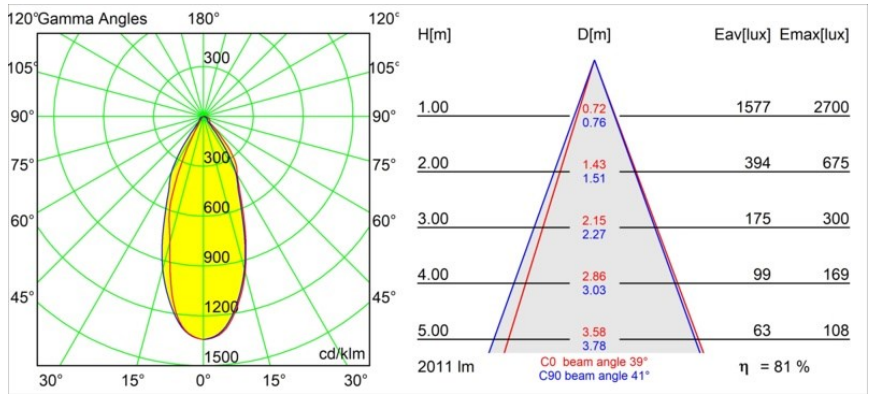

Light distribution & beam diagram