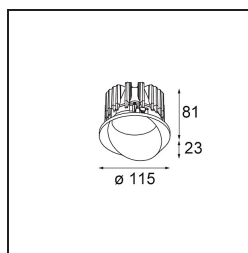

Date
Customer
Project
Type

*Wink Recessed 115 1x IP54 LED 3000K Flood DE White Structure*

Wink may be recessed and subtle, but its technical ingenuity is nothing short of remarkable. And so is its sense of humour. As its name suggests, it likes to wink at you. The streamlined design, where elegance meets high-quality finish, results in a fixture that is half hidden in the ceiling and half peeking out. Wink 82 also fits with Wink flange, a low ring around the spot.

**Specifications**

Material	13070709
Light Source Type	LED
LED Type	BRIDGELUX VERO13 G8
LED technology	LED COB
CRI	Min. 90
Colour Temperature	3000K
Lifetime	L80B20 @50,000 Hours
Lamp Included	Yes
Number of Light Sources	1
Binning (SDCM)	2
Light Direction	Down
Optic	Reflector
Measured beam angle (°)	38.0
Input Voltage	Constant Current Driver Required
Electrical Class	III
IP Rating	54
Glow wire rating (°C)	960
Indoor/Outdoor	Indoor
Application	Ceiling
Mounting	Recessed
Cut-out size (mm)	ø133
Mounting depth (mm)	100.0
Adjustability	H 355°
Distance to Lighted Object (m)	0,1
Primary Colour & Primary Finish	White, Structure
Gross weight (g)	859.0
Drive current (mA)	350      500      700
Min. forward voltage (Vf)	28,3      29,0      29,7
Max. forward voltage (Vf)	32,9      33,6      34,5
Connected load (W)	10,7      15,7      22,5
Luminous flux per lamp (lm)	817      1121      1492
Efficacy (lm/W)	74      70      65
Glare rating	13      15      16

---

Remark

- This is not a complete product. Recessed Ring or Wink Flange required.

**TM30 & CRI diagram**

**Installation Accessories**

- **13073009** Ring Recessed 115 Wink White Structure
- **13073032** Ring Recessed 115 Wink Black Structure