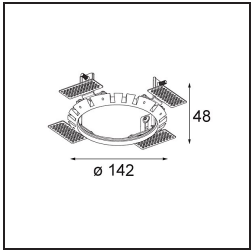

**Specifications**

Material	13070709
Light Source Type	LED
LED Type	BRIDGELUX VERO13 G8
LED technology	LED COB
CRI	Min. 90
Colour Temperature	3000K
Lifetime	L80B20 @50,000 Hours
Lamp Included	Yes
Number of Light Sources	1
Binning (SDCM)	2
Light Direction	Down
Optic	Reflector
Measured beam angle (°)	38.0
Input Voltage	Constant Current Driver Required
Electrical Class	III
IP Rating	54
Glow wire rating (°C)	960
Indoor/Outdoor	Indoor
Application	Ceiling
Mounting	Recessed
Cut-out size (mm)	ø133
Mounting depth (mm)	100.0
Adjustability	H 355°
Distance to Lighted Object (m)	0,1
Primary Colour & Primary Finish	White, Structure
Gross weight (g)	859.0
Drive current (mA)	350      500      700
Min. forward voltage (Vf)	28,3      29,0      29,7
Max. forward voltage (Vf)	32,9      33,6      34,5
Connected load (W)	10,7      15,7      22,5
Luminous flux per lamp (lm)	817      1121      1492
Efficacy (lm/W)	74      70      65
Glare rating	13      15      16

---

Remark

- This is not a complete product. Recessed Ring or Wink Flange required.

**TM30 & CRI diagram**

**Installation Accessories**

- **13073009** Ring Recessed 115 Wink White Structure
- **13073032** Ring Recessed 115 Wink Black Structure

- **14204030** Ring Recessed Trimless 146 1x
- Choose a required accessory