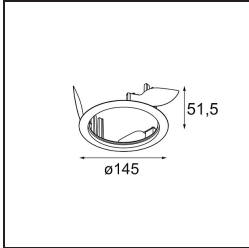

Specifications

Material	13070632
Light Source Type	LED
LED Type	BRIDGELUX VERO13
LED technology	LED COB
CRI	Min. 90
Colour Temperature	2700K
Lifetime	L80B20 @50,000 Hours
Lamp Included	Yes
Number of Light Sources	1
Binning (SDCM)	3
Light Direction	Down
Optic	Reflector
Measured beam angle (°)	37.8
Input Voltage	Constant Current Driver Required
Electrical Class	III
IP Rating	54
Glow wire rating (°C)	960
Indoor/Outdoor	Indoor
Application	Ceiling
Mounting	Recessed
Cut-out size (mm)	ø133
Mounting depth (mm)	100.0
Adjustability	H 355°
Distance to Lighted Object (m)	0,1
Primary Colour & Primary Finish	Black, Structure
Gross weight (g)	859.0
Drive current (mA)	350 500 700
Min. forward voltage (Vf)	29,1 29,9 31,0
Max. forward voltage (Vf)	33,7 34,7 35,8
Connected load (W)	11,0 16,2 23,4
Luminous flux per lamp (lm)	824 1130 1504
Efficacy (lm/W)	75 71 65
Glare rating	13 15 16

Remark

- This is not a complete product. Recessed Ring or Wink Flange required.

TM30 & CRI diagram

Installation Accessories

- **13073009** Ring Recessed 115 Wink White Structure
- **13073032** Ring Recessed 115 Wink Black Structure