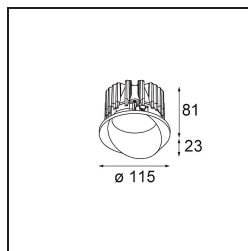

Date
Customer
Project
Type

Wink Recessed 115 1x IP54 LED 2700K Flood DE Black Structure

Wink may be recessed and subtle, but its technical ingenuity is nothing short of remarkable. And so is its sense of humour. As its name suggests, it likes to wink at you. The streamlined design, where elegance meets high-quality finish, results in a fixture that is half hidden in the ceiling and half peeking out. Wink 82 also fits with Wink flange, a low ring around the spot.

Specifications

Material	13070632
Light Source Type	LED
LED Type	BRIDGELUX VERO13
LED technology	LED COB
CRI	Min. 90
Colour Temperature	2700K
Lifetime	L80B20 @50,000 Hours
Lamp Included	Yes
Number of Light Sources	1
Binning (SDCM)	3
Light Direction	Down
Optic	Reflector
Measured beam angle (°)	37.8
Input Voltage	Constant Current Driver Required
Electrical Class	III
IP Rating	54
Glow wire rating (°C)	960
Indoor/Outdoor	Indoor
Application	Ceiling
Mounting	Recessed
Cut-out size (mm)	ø133
Mounting depth (mm)	100.0
Adjustability	H 355°
Distance to Lighted Object (m)	0,1
Primary Colour & Primary Finish	Black, Structure
Gross weight (g)	859.0
Drive current (mA)	350 500 700
Min. forward voltage (Vf)	29,1 29,9 31,0
Max. forward voltage (Vf)	33,7 34,7 35,8
Connected load (W)	11,0 16,2 23,4
Luminous flux per lamp (lm)	824 1130 1504
Efficacy (lm/W)	75 71 65
Glare rating	13 15 16

Remark

- This is not a complete product. Recessed Ring or Wink Flange required.

TM30 & CRI diagram

Installation Accessories

- **13073009** Ring Recessed 115 Wink White Structure
- **13073032** Ring Recessed 115 Wink Black Structure