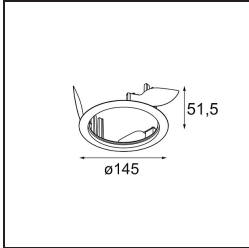

Date
Customer
Project
Type

Wink Recessed 115 1x IP54 LED 2700K Flood DE White Structure

Wink may be recessed and subtle, but its technical ingenuity is nothing short of remarkable. And so is its sense of humour. As its name suggests, it likes to wink at you. The streamlined design, where elegance meets high-quality finish, results in a fixture that is half hidden in the ceiling and half peeking out. Wink 82 also fits with Wink flange, a low ring around the spot.

Specifications

Material	13070609
Light Source Type	LED
LED Type	BRIDGELUX VERO13
LED technology	LED COB
CRI	Min. 90
Colour Temperature	2700K
Lifetime	L80B20 @50,000 Hours
Lamp Included	Yes
Number of Light Sources	1
Binning (SDCM)	3
Light Direction	Down
Optic	Reflector
Measured beam angle (°)	38.0
Input Voltage	Constant Current Driver Required
Electrical Class	III
IP Rating	54
Glow wire rating (°C)	960
Indoor/Outdoor	Indoor
Application	Ceiling
Mounting	Recessed
Cut-out size (mm)	ø133
Mounting depth (mm)	100.0
Adjustability	H 355°
Distance to Lighted Object (m)	0,1
Primary Colour & Primary Finish	White, Structure
Gross weight (g)	859.0
Drive current (mA)	350 500 700
Min. forward voltage (Vf)	29,1 29,9 31,0
Max. forward voltage (Vf)	33,7 34,7 35,8
Connected load (W)	11,0 16,2 23,4
Luminous flux per lamp (lm)	944 1295 1723
Efficacy (lm/W)	86 81 75
Glare rating	21 22 23

Remark

- This is not a complete product. Recessed Ring or Wink Flange required.
-

TM30 & CRI diagram

Installation Accessories

- **13073009** Ring Recessed 115 Wink White Structure
- **13073032** Ring Recessed 115 Wink Black Structure