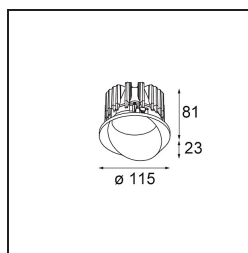

Date
Customer
Project
Type

Wink Recessed 115 1x IP54 LED 2700K Flood DE White Structure

Wink may be recessed and subtle, but its technical ingenuity is nothing short of remarkable. And so is its sense of humour. As its name suggests, it likes to wink at you. The streamlined design, where elegance meets high-quality finish, results in a fixture that is half hidden in the ceiling and half peeking out. Wink 82 also fits with Wink flange, a low ring around the spot.

Specifications

Material	13070609
Light Source Type	LED
LED Type	BRIDGELUX VERO13
LED technology	LED COB
CRI	Min. 90
Colour Temperature	2700K
Lifetime	L80B20 @50,000 Hours
Lamp Included	Yes
Number of Light Sources	1
Binning (SDCM)	3
Light Direction	Down
Optic	Reflector
Measured beam angle (°)	38.0
Input Voltage	Constant Current Driver Required
Electrical Class	III
IP Rating	54
Glow wire rating (°C)	960
Indoor/Outdoor	Indoor
Application	Ceiling
Mounting	Recessed
Cut-out size (mm)	ø133
Mounting depth (mm)	100.0
Adjustability	H 355°
Distance to Lighted Object (m)	0,1
Primary Colour & Primary Finish	White, Structure
Gross weight (g)	859.0
Drive current (mA)	350 500 700
Min. forward voltage (Vf)	29,1 29,9 31,0
Max. forward voltage (Vf)	33,7 34,7 35,8
Connected load (W)	11,0 16,2 23,4
Luminous flux per lamp (lm)	944 1295 1723
Efficacy (lm/W)	86 81 75
Glare rating	21 22 23

Remark

- This is not a complete product. Recessed Ring or Wink Flange required.
-

TM30 & CRI diagram

Installation Accessories

- **13073009** Ring Recessed 115 Wink White Structure
- **13073032** Ring Recessed 115 Wink Black Structure