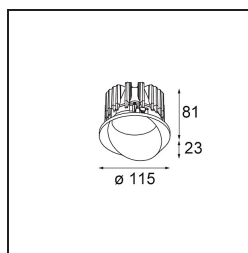

Date
Customer
Project
Type

*Wink Recessed 115 1x IP54 LED 3000K Medium DE Black Structure*

Wink may be recessed and subtle, but its technical ingenuity is nothing short of remarkable. And so is its sense of humour. As its name suggests, it likes to wink at you. The streamlined design, where elegance meets high-quality finish, results in a fixture that is half hidden in the ceiling and half peeking out. Wink 82 also fits with Wink flange, a low ring around the spot.

**Specifications**

Material	13070432
Light Source Type	LED
LED Type	BRIDGELUX VERO13 G8
LED technology	LED COB
CRI	Min. 90
Colour Temperature	3000K
Lifetime	L80B20 @50,000 Hours
Lamp Included	Yes
Number of Light Sources	1
CIE flux code	98 100 100 100 71
Binning (SDCM)	2
Light Direction	Down
Optic	Reflector
Measured beam angle (°)	25.0
Input Voltage	Constant Current Driver Required
Electrical Class	III
IP Rating	54
Glow wire rating (°C)	960
Indoor/Outdoor	Indoor
Application	Ceiling
Mounting	Recessed
Cut-out size (mm)	ø133
Mounting depth (mm)	100.0
Adjustability	H 355°
Distance to Lighted Object (m)	0,1
Primary Colour & Primary Finish	Black, Structure
Gross weight (g)	859.0
Drive current (mA)	350      500      700
Min. forward voltage (Vf)	28,3      29,0      29,7
Max. forward voltage (Vf)	32,9      33,6      34,5
Connected load (W)	10,7      15,7      22,5
Luminous flux per lamp (lm)	1040      1419      1857
Efficacy (lm/W)	97      90      83
Glare rating	16      17      18

---

Remark

- This is not a complete product. Recessed Ring or Wink Flange required.

**TM30 & CRI diagram**

**Light distribution & beam diagram**

**Installation Accessories**

- **13073009** Ring Recessed 115 Wink White Structure
- **13073032** Ring Recessed 115 Wink Black Structure