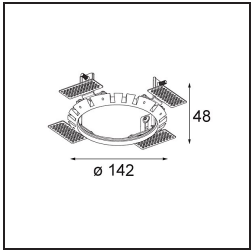

**Specifications**

Material	13070432
Light Source Type	LED
LED Type	BRIDGELUX VERO13 G8
LED technology	LED COB
CRI	Min. 90
Colour Temperature	3000K
Lifetime	L80B20 @50,000 Hours
Lamp Included	Yes
Number of Light Sources	1
CIE flux code	98 100 100 100 71
Binning (SDCM)	2
Light Direction	Down
Optic	Reflector
Measured beam angle (°)	25.0
Input Voltage	Constant Current Driver Required
Electrical Class	III
IP Rating	54
Glow wire rating (°C)	960
Indoor/Outdoor	Indoor
Application	Ceiling
Mounting	Recessed
Cut-out size (mm)	ø133
Mounting depth (mm)	100.0
Adjustability	H 355°
Distance to Lighted Object (m)	0,1
Primary Colour & Primary Finish	Black, Structure
Gross weight (g)	859.0
Drive current (mA)	350      500      700
Min. forward voltage (Vf)	28,3      29,0      29,7
Max. forward voltage (Vf)	32,9      33,6      34,5
Connected load (W)	10,7      15,7      22,5
Luminous flux per lamp (lm)	1040      1419      1857
Efficacy (lm/W)	97      90      83
Glare rating	16      17      18

---

Remark

- This is not a complete product. Recessed Ring or Wink Flange required.

**TM30 & CRI diagram**

**Light distribution & beam diagram**

**Installation Accessories**

- **13073009** Ring Recessed 115 Wink White Structure
- **13073032** Ring Recessed 115 Wink Black Structure

- **14204030** Ring Recessed Trimless 146 1x
- Choose a required accessory