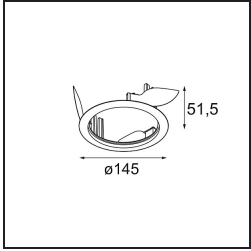

**Specifications**

Material	13070432
Light Source Type	LED
LED Type	BRIDGELUX VERO13 G8
LED technology	LED COB
CRI	Min. 90
Colour Temperature	3000K
Lifetime	L80B20 @50,000 Hours
Lamp Included	Yes
Number of Light Sources	1
CIE flux code	98 100 100 100 71
Binning (SDCM)	2
Light Direction	Down
Optic	Reflector
Measured beam angle (°)	25.0
Input Voltage	Constant Current Driver Required
Electrical Class	III
IP Rating	54
Glow wire rating (°C)	960
Indoor/Outdoor	Indoor
Application	Ceiling
Mounting	Recessed
Cut-out size (mm)	ø133
Mounting depth (mm)	100.0
Adjustability	H 355°
Distance to Lighted Object (m)	0,1
Primary Colour & Primary Finish	Black, Structure
Gross weight (g)	859.0
Drive current (mA)	350      500      700
Min. forward voltage (Vf)	28,3      29,0      29,7
Max. forward voltage (Vf)	32,9      33,6      34,5
Connected load (W)	10,7      15,7      22,5
Luminous flux per lamp (lm)	1040      1419      1857
Efficacy (lm/W)	97      90      83
Glare rating	16      17      18

---

Remark

- This is not a complete product. Recessed Ring or Wink Flange required.

**TM30 & CRI diagram**

**Light distribution & beam diagram**

**Installation Accessories**

- **13073009** Ring Recessed 115 Wink White Structure
- **13073032** Ring Recessed 115 Wink Black Structure

- **14204030** Ring Recessed Trimless 146 1x
- Choose a required accessory