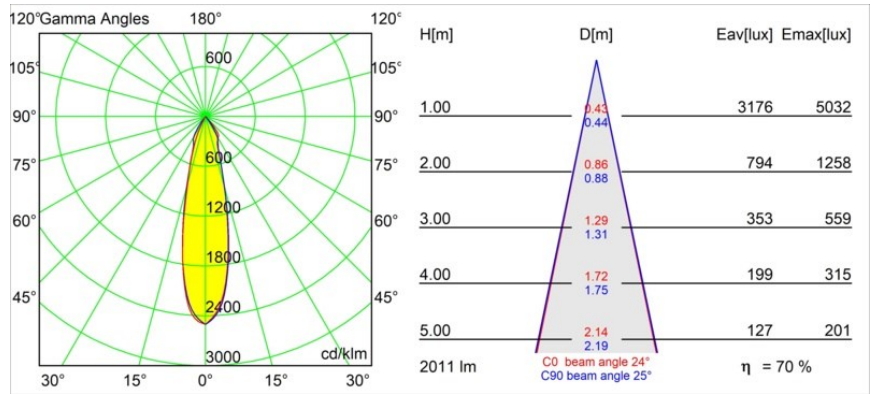

Light distribution & beam diagram