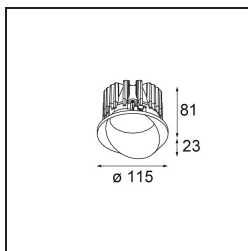

Date
Customer
Project
Type

*Wink Recessed 115 1x IP54 LED 3000K Medium DE White Structure*

Wink may be recessed and subtle, but its technical ingenuity is nothing short of remarkable. And so is its sense of humour. As its name suggests, it likes to wink at you. The streamlined design, where elegance meets high-quality finish, results in a fixture that is half hidden in the ceiling and half peeking out. Wink 82 also fits with Wink flange, a low ring around the spot.

**Specifications**

Material	13070409
Light Source Type	LED
LED Type	BRIDGELUX VERO13 G8
LED technology	LED COB
CRI	Min. 90
Colour Temperature	3000K
Lifetime	L80B20 @50,000 Hours
Lamp Included	Yes
Number of Light Sources	1
Binning (SDCM)	2
Light Direction	Down
Optic	Reflector
Measured beam angle (°)	22.6
Input Voltage	Constant Current Driver Required
Electrical Class	III
IP Rating	54
Glow wire rating (°C)	960
Indoor/Outdoor	Indoor
Application	Ceiling
Mounting	Recessed
Cut-out size (mm)	ø133
Mounting depth (mm)	100.0
Adjustability	H 355°
Distance to Lighted Object (m)	0,1
Primary Colour & Primary Finish	White, Structure
Gross weight (g)	859.0
Drive current (mA)	350      500      700
Min. forward voltage (Vf)	28,3      29,0      29,7
Max. forward voltage (Vf)	32,9      33,6      34,5
Connected load (W)	10,7      15,7      22,5
Luminous flux per lamp (lm)	952      1306      1738
Efficacy (lm/W)	87      82      76
Glare rating	20      21      22

---

Remark

- This is not a complete product. Recessed Ring or Wink Flange required.
-

**TM30 & CRI diagram**

**Installation Accessories**

- **13073009** Ring Recessed 115 Wink White Structure
- **13073032** Ring Recessed 115 Wink Black Structure

- **14204030** Ring Recessed Trimless 146 1x

■ Choose a required accessory