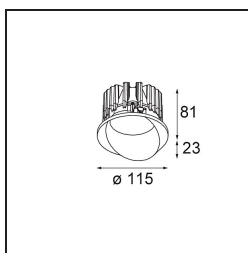

Date
Customer
Project
Type

*Wink Recessed 115 1x IP54 LED 3000K Medium DE White Structure*

Wink may be recessed and subtle, but its technical ingenuity is nothing short of remarkable. And so is its sense of humour. As its name suggests, it likes to wink at you. The streamlined design, where elegance meets high-quality finish, results in a fixture that is half hidden in the ceiling and half peeking out. Wink 82 also fits with Wink flange, a low ring around the spot.

**Specifications**

Material	13070409
Light Source Type	LED
LED Type	BRIDGELUX VERO13 G8
LED technology	LED COB
CRI	Min. 90
Colour Temperature	3000K
Lifetime	L80B20 @50,000 Hours
Lamp Included	Yes
Number of Light Sources	1
CIE flux code	89 95 99 100 81
Binning (SDCM)	2
Light Direction	Down
Optic	Reflector
Measured beam angle (°)	25.0
Input Voltage	Constant Current Driver Required
Electrical Class	III
IP Rating	54
Glow wire rating (°C)	960
Indoor/Outdoor	Indoor
Application	Ceiling
Mounting	Recessed
Cut-out size (mm)	ø133
Mounting depth (mm)	100.0
Adjustability	H 355°
Distance to Lighted Object (m)	0,1
Primary Colour & Primary Finish	White, Structure
Gross weight (g)	859.0
Drive current (mA)	350      500      700
Min. forward voltage (Vf)	28,3      29,0      29,7
Max. forward voltage (Vf)	32,9      33,6      34,5
Connected load (W)	10,7      15,7      22,5
Luminous flux per lamp (lm)	1195      1631      2134
Efficacy (lm/W)	112      104      95
Glare rating	21      23      23

---

Remark

- This is not a complete product. Recessed Ring or Wink Flange required.

**TM30 & CRI diagram**

**Light distribution & beam diagram**

**Installation Accessories**

- **13073009** Ring Recessed 115 Wink White Structure
- **13073032** Ring Recessed 115 Wink Black Structure

- **14204030** Ring Recessed Trimless 146 1x

■ Choose a required accessory