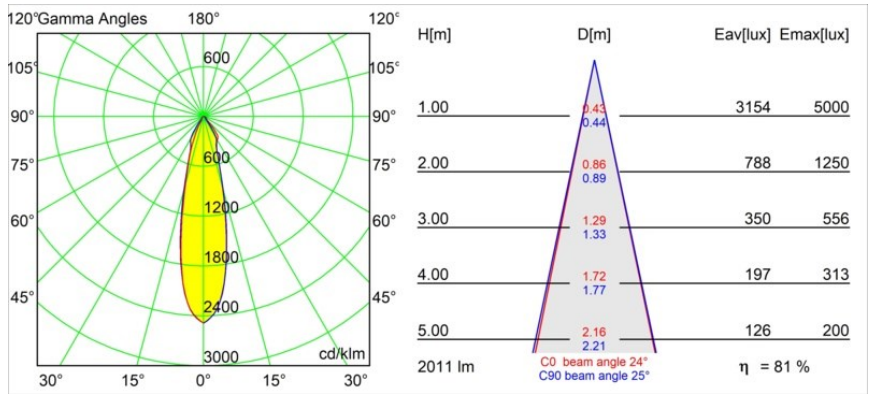

Light distribution & beam diagram