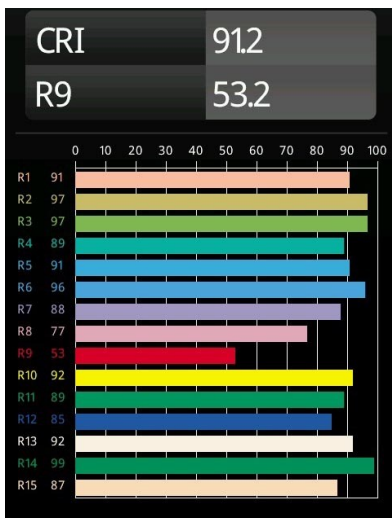

| |
|----------|
| Date |
| Customer |
| Project |
| Type |

Wink Recessed 115 1x IP54 LED 2700K Medium DE Black Structure

Specifications

| | |
|---------------------------------|----------------------------------|
| Material | 13070332 |
| Light Source Type | LED |
| LED Type | BRIDGELUX VERO13 |
| LED technology | LED COB |
| CRI | Min. 90 |
| Colour Temperature | 2700K |
| Lifetime | L80B20 @50,000 Hours |
| Lamp Included | Yes |
| Number of Light Sources | 1 |
| Binning (SDCM) | 3 |
| Light Direction | Down |
| Optic | Reflector |
| Measured beam angle (°) | 22.8 |
| Input Voltage | Constant Current Driver Required |
| Electrical Class | III |
| IP Rating | 54 |
| Glow wire rating (°C) | 960 |
| Indoor/Outdoor | Indoor |
| Application | Ceiling |
| Mounting | Recessed |
| Cut-out size (mm) | ø133 |
| Mounting depth (mm) | 100.0 |
| Adjustability | H 355° |
| Distance to Lighted Object (m) | 0,1 |
| Primary Colour & Primary Finish | Black, Structure |
| Gross weight (g) | 859.0 |
| Drive current (mA) | 350 500 700 |
| Min. forward voltage (Vf) | 29,1 29,9 31,0 |
| Max. forward voltage (Vf) | 33,7 34,7 35,8 |
| Connected load (W) | 11,0 16,2 23,4 |
| Luminous flux per lamp (lm) | 831 1140 1517 |
| Efficacy (lm/W) | 76 71 66 |
| Glare rating | 15 16 17 |

Wink may be recessed and subtle, but its technical ingenuity is nothing short of remarkable. And so is its sense of humour. As its name suggests, it likes to wink at you. The streamlined design, where elegance meets high-quality finish, results in a fixture that is half hidden in the ceiling and half peeking out. Wink 82 also fits with Wink flange, a low ring around the spot.

Remark

- This is not a complete product. Recessed Ring or Wink Flange required.
-

TM30 & CRI diagram

Installation Accessories

- **13073009** Ring Recessed 115 Wink White Structure
- **13073032** Ring Recessed 115 Wink Black Structure