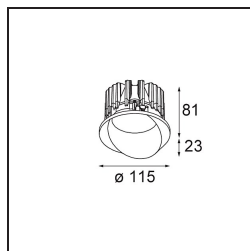

| |
|----------|
| Date |
| Customer |
| Project |
| Type |

Wink Recessed 115 1x IP54 LED 2700K Medium DE Black Structure

Specifications

| | |
|---------------------------------|----------------------------------|
| Material | 13070332 |
| Light Source Type | LED |
| LED Type | BRIDGELUX VERO13 |
| LED technology | LED COB |
| CRI | Min. 90 |
| Colour Temperature | 2700K |
| Lifetime | L80B20 @50,000 Hours |
| Lamp Included | Yes |
| Number of Light Sources | 1 |
| Binning (SDCM) | 3 |
| Light Direction | Down |
| Optic | Reflector |
| Measured beam angle (°) | 22.8 |
| Input Voltage | Constant Current Driver Required |
| Electrical Class | III |
| IP Rating | 54 |
| Glow wire rating (°C) | 960 |
| Indoor/Outdoor | Indoor |
| Application | Ceiling |
| Mounting | Recessed |
| Cut-out size (mm) | ø133 |
| Mounting depth (mm) | 100.0 |
| Adjustability | H 355° |
| Distance to Lighted Object (m) | 0,1 |
| Primary Colour & Primary Finish | Black, Structure |
| Gross weight (g) | 859.0 |
| Drive current (mA) | 350 500 700 |
| Min. forward voltage (Vf) | 29,1 29,9 31,0 |
| Max. forward voltage (Vf) | 33,7 34,7 35,8 |
| Connected load (W) | 11,0 16,2 23,4 |
| Luminous flux per lamp (lm) | 831 1140 1517 |
| Efficacy (lm/W) | 76 71 66 |
| Glare rating | 15 16 17 |

Remark

- This is not a complete product. Recessed Ring or Wink Flange required.
-

TM30 & CRI diagram

Installation Accessories

- **13073009** Ring Recessed 115 Wink White Structure
- **13073032** Ring Recessed 115 Wink Black Structure