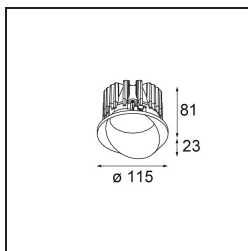

Date
Customer
Project
Type

Wink Recessed 115 1x IP54 LED 2700K Medium DE White Structure

Wink may be recessed and subtle, but its technical ingenuity is nothing short of remarkable. And so is its sense of humour. As its name suggests, it likes to wink at you. The streamlined design, where elegance meets high-quality finish, results in a fixture that is half hidden in the ceiling and half peeking out. Wink 82 also fits with Wink flange, a low ring around the spot.

Specifications

Material	13070309
Light Source Type	LED
LED Type	BRIDGELUX VERO13
LED technology	LED COB
CRI	Min. 90
Colour Temperature	2700K
Lifetime	L80B20 @50,000 Hours
Lamp Included	Yes
Number of Light Sources	1
Binning (SDCM)	3
Light Direction	Down
Optic	Reflector
Measured beam angle (°)	22.6
Input Voltage	Constant Current Driver Required
Electrical Class	III
IP Rating	54
Glow wire rating (°C)	960
Indoor/Outdoor	Indoor
Application	Ceiling
Mounting	Recessed
Cut-out size (mm)	ø133
Mounting depth (mm)	100.0
Adjustability	H 355°
Distance to Lighted Object (m)	0,1
Primary Colour & Primary Finish	White, Structure
Gross weight (g)	859.0
Drive current (mA)	350 500 700
Min. forward voltage (Vf)	29.1 29.9 31.0
Max. forward voltage (Vf)	33.7 34.7 35.8
Connected load (W)	11.0 16.2 23.4
Luminous flux per lamp (lm)	833 1142 1520
Efficacy (lm/W)	76 71 66
Glare rating	13 15 16

Remark

- This is not a complete product. Recessed Ring or Wink Flange required.

TM30 & CRI diagram

Installation Accessories

- **13073009** Ring Recessed 115 Wink White Structure
- **13073032** Ring Recessed 115 Wink Black Structure

- **14204030** Ring Recessed Trimless 146 1x
- Choose a required accessory