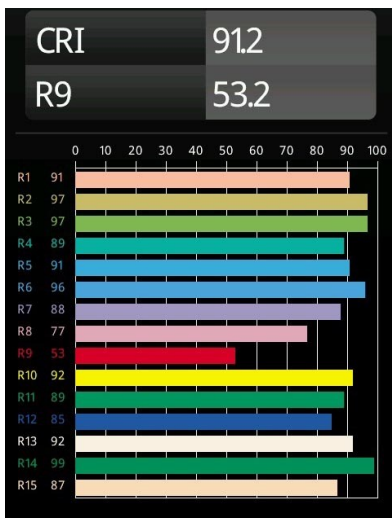

Date
Customer
Project
Type

Wink Recessed 115 1x IP54 LED 2700K Medium DE White Structure

Wink may be recessed and subtle, but its technical ingenuity is nothing short of remarkable. And so is its sense of humour. As its name suggests, it likes to wink at you. The streamlined design, where elegance meets high-quality finish, results in a fixture that is half hidden in the ceiling and half peeking out. Wink 82 also fits with Wink flange, a low ring around the spot.

Specifications

Material	13070309
Light Source Type	LED
LED Type	BRIDGELUX VERO13
LED technology	LED COB
CRI	Min. 90
Colour Temperature	2700K
Lifetime	L80B20 @50,000 Hours
Lamp Included	Yes
Number of Light Sources	1
Binning (SDCM)	3
Light Direction	Down
Optic	Reflector
Measured beam angle (°)	22.6
Input Voltage	Constant Current Driver Required
Electrical Class	III
IP Rating	54
Glow wire rating (°C)	960
Indoor/Outdoor	Indoor
Application	Ceiling
Mounting	Recessed
Cut-out size (mm)	ø133
Mounting depth (mm)	100.0
Adjustability	H 355°
Distance to Lighted Object (m)	0,1
Primary Colour & Primary Finish	White, Structure
Gross weight (g)	859.0
Drive current (mA)	350 500 700
Min. forward voltage (Vf)	29.1 29.9 31.0
Max. forward voltage (Vf)	33.7 34.7 35.8
Connected load (W)	11.0 16.2 23.4
Luminous flux per lamp (lm)	833 1142 1520
Efficacy (lm/W)	76 71 66
Glare rating	13 15 16

Remark

- This is not a complete product. Recessed Ring or Wink Flange required.

TM30 & CRI diagram

Installation Accessories

- **13073009** Ring Recessed 115 Wink White Structure
- **13073032** Ring Recessed 115 Wink Black Structure