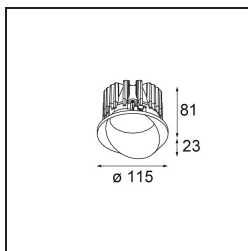

Date
Customer
Project
Type

Wink Recessed 115 1x IP54 LED 2700K Medium DE White Structure

Wink may be recessed and subtle, but its technical ingenuity is nothing short of remarkable. And so is its sense of humour. As its name suggests, it likes to wink at you. The streamlined design, where elegance meets high-quality finish, results in a fixture that is half hidden in the ceiling and half peeking out. Wink 82 also fits with Wink flange, a low ring around the spot.

Specifications

Material	13070309
Light Source Type	LED
LED Type	BRIDGELUX VERO13
LED technology	LED COB
CRI	Min. 90
Colour Temperature	2700K
Lifetime	L80B20 @50,000 Hours
Lamp Included	Yes
Number of Light Sources	1
Binning (SDCM)	3
Light Direction	Down
Optic	Reflector
Measured beam angle (°)	22.6
Input Voltage	Constant Current Driver Required
Electrical Class	III
IP Rating	54
Glow wire rating (°C)	960
Indoor/Outdoor	Indoor
Application	Ceiling
Mounting	Recessed
Cut-out size (mm)	ø133
Mounting depth (mm)	100.0
Adjustability	H 355°
Distance to Lighted Object (m)	0,1
Primary Colour & Primary Finish	White, Structure
Gross weight (g)	859.0
Drive current (mA)	350 500 700
Min. forward voltage (Vf)	29,1 29,9 31,0
Max. forward voltage (Vf)	33,7 34,7 35,8
Connected load (W)	11,0 16,2 23,4
Luminous flux per lamp (lm)	833 1142 1520
Efficacy (lm/W)	76 71 66
Glare rating	13 15 16

Remark

- This is not a complete product. Recessed Ring or Wink Flange required.
-

TM30 & CRI diagram

Installation Accessories

- **13073009** Ring Recessed 115 Wink White Structure
- **13073032** Ring Recessed 115 Wink Black Structure

- **14204030** Ring Recessed Trimless 146 1x

■ Choose a required accessory