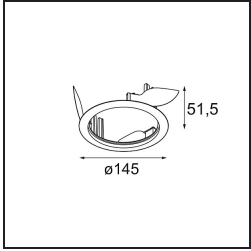

Date
Customer
Project
Type

Wink Recessed 115 1x IP54 LED 2700K Medium DE White Structure

Wink may be recessed and subtle, but its technical ingenuity is nothing short of remarkable. And so is its sense of humour. As its name suggests, it likes to wink at you. The streamlined design, where elegance meets high-quality finish, results in a fixture that is half hidden in the ceiling and half peeking out. Wink 82 also fits with Wink flange, a low ring around the spot.

Specifications

Material	13070309
Light Source Type	LED
LED Type	BRIDGELUX VERO13
LED technology	LED COB
CRI	Min. 90
Colour Temperature	2700K
Lifetime	L80B20 @50,000 Hours
Lamp Included	Yes
Number of Light Sources	1
Binning (SDCM)	3
Light Direction	Down
Optic	Reflector
Measured beam angle (°)	22.6
Input Voltage	Constant Current Driver Required
Electrical Class	III
IP Rating	54
Glow wire rating (°C)	960
Indoor/Outdoor	Indoor
Application	Ceiling
Mounting	Recessed
Cut-out size (mm)	ø133
Mounting depth (mm)	100.0
Adjustability	H 355°
Distance to Lighted Object (m)	0,1
Primary Colour & Primary Finish	White, Structure
Gross weight (g)	859.0
Drive current (mA)	350 500 700
Min. forward voltage (Vf)	29.1 29.9 31.0
Max. forward voltage (Vf)	33.7 34.7 35.8
Connected load (W)	11.0 16.2 23.4
Luminous flux per lamp (lm)	833 1142 1520
Efficacy (lm/W)	76 71 66
Glare rating	13 15 16

Remark

- This is not a complete product. Recessed Ring or Wink Flange required.

TM30 & CRI diagram

Installation Accessories

- **13073009** Ring Recessed 115 Wink White Structure
- **13073032** Ring Recessed 115 Wink Black Structure