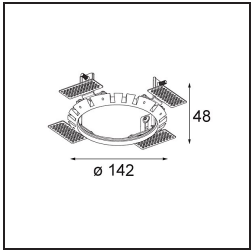

Specifications

Material	13070309
Light Source Type	LED
LED Type	BRIDGELUX VERO13
LED technology	LED COB
CRI	Min. 90
Colour Temperature	2700K
Lifetime	L80B20 @50,000 Hours
Lamp Included	Yes
Number of Light Sources	1
Binning (SDCM)	3
Light Direction	Down
Optic	Reflector
Measured beam angle (°)	22.6
Input Voltage	Constant Current Driver Required
Electrical Class	III
IP Rating	54
Glow wire rating (°C)	960
Indoor/Outdoor	Indoor
Application	Ceiling
Mounting	Recessed
Cut-out size (mm)	ø133
Mounting depth (mm)	100.0
Adjustability	H 355°
Distance to Lighted Object (m)	0,1
Primary Colour & Primary Finish	White, Structure
Gross weight (g)	859.0
Drive current (mA)	350 500 700
Min. forward voltage (Vf)	29.1 29.9 31.0
Max. forward voltage (Vf)	33.7 34.7 35.8
Connected load (W)	11.0 16.2 23.4
Luminous flux per lamp (lm)	833 1142 1520
Efficacy (lm/W)	76 71 66
Glare rating	13 15 16

Remark

- This is not a complete product. Recessed Ring or Wink Flange required.

TM30 & CRI diagram

Installation Accessories

- **13073009** Ring Recessed 115 Wink White Structure
- **13073032** Ring Recessed 115 Wink Black Structure

- **14204030** Ring Recessed Trimless 146 1x
- Choose a required accessory