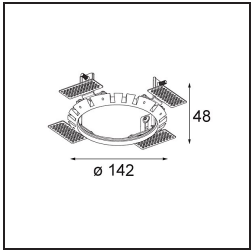

Specifications

Material	13070132
Light Source Type	LED
LED Type	BRIDGELUX VERO13 G8
LED technology	LED COB
CRI	Min. 90
Colour Temperature	3000K
Lifetime	L80B20 @50,000 Hours
Lamp Included	Yes
Number of Light Sources	1
CIE flux code	98 100 100 100 74
Binning (SDCM)	2
Light Direction	Down
Optic	Reflector
Measured beam angle (°)	16.0
Input Voltage	Constant Current Driver Required
Electrical Class	III
IP Rating	54
Glow wire rating (°C)	960
Indoor/Outdoor	Indoor
Application	Ceiling
Mounting	Recessed
Cut-out size (mm)	ø133
Mounting depth (mm)	100.0
Adjustability	H 355°
Distance to Lighted Object (m)	0,1
Primary Colour & Primary Finish	Black, Structure
Gross weight (g)	859.0
Drive current (mA)	350 500 700
Min. forward voltage (Vf)	28,3 29,0 29,7
Max. forward voltage (Vf)	32,9 33,6 34,5
Connected load (W)	10,7 15,7 22,5
Luminous flux per lamp (lm)	1094 1492 1953
Efficacy (lm/W)	102 95 87
Glare rating	16 17 18

Remark

- This is not a complete product. Recessed Ring or Wink Flange required.

TM30 & CRI diagram

Light distribution & beam diagram

Installation Accessories

- **13073009** Ring Recessed 115 Wink White Structure
- **13073032** Ring Recessed 115 Wink Black Structure

- **14204030** Ring Recessed Trimless 146 1x
- Choose a required accessory