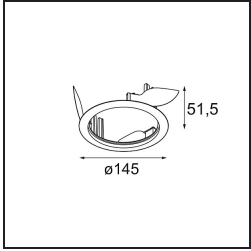

Date
Customer
Project
Type

Wink Recessed 115 1x IP54 LED 3000K Spot DE Black Structure

Wink may be recessed and subtle, but its technical ingenuity is nothing short of remarkable. And so is its sense of humour. As its name suggests, it likes to wink at you. The streamlined design, where elegance meets high-quality finish, results in a fixture that is half hidden in the ceiling and half peeking out. Wink 82 also fits with Wink flange, a low ring around the spot.

Specifications

Material	13070132
Light Source Type	LED
LED Type	BRIDGELUX VERO13 G8
LED technology	LED COB
CRI	Min. 90
Colour Temperature	3000K
Lifetime	L80B20 @50,000 Hours
Lamp Included	Yes
Number of Light Sources	1
Binning (SDCM)	2
Light Direction	Down
Optic	Reflector
Measured beam angle (°)	15.7
Input Voltage	Constant Current Driver Required
Electrical Class	III
IP Rating	54
Glow wire rating (°C)	960
Indoor/Outdoor	Indoor
Application	Ceiling
Mounting	Recessed
Cut-out size (mm)	133
Mounting depth (mm)	100.0
Adjustability	H 355°
Distance to Lighted Object (m)	0,1
Primary Colour & Primary Finish	Black, Structure
Gross weight (g)	859.0
Drive current (mA)	350 500 700
Min. forward voltage (Vf)	28,3 29,0 29,7
Max. forward voltage (Vf)	32,9 33,6 34,5
Connected load (W)	10,7 15,7 22,5
Luminous flux per lamp (lm)	839 1152 1532
Efficacy (lm/W)	76 72 67
Glare rating	13 15 16

Remark

- This is not a complete product. Recessed Ring or Wink Flange required.

TM30 & CRI diagram

Installation Accessories

- **13073009** Ring Recessed 115 Wink White Structure
- **13073032** Ring Recessed 115 Wink Black Structure