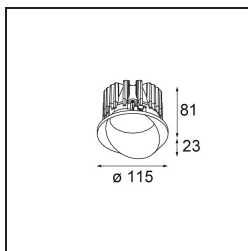

Date
Customer
Project
Type

Wink Recessed 115 1x IP54 LED 3000K Spot DE Black Structure

Wink may be recessed and subtle, but its technical ingenuity is nothing short of remarkable. And so is its sense of humour. As its name suggests, it likes to wink at you. The streamlined design, where elegance meets high-quality finish, results in a fixture that is half hidden in the ceiling and half peeking out. Wink 82 also fits with Wink flange, a low ring around the spot.

Specifications

Material	13070132
Light Source Type	LED
LED Type	BRIDGELUX VERO13 G8
LED technology	LED COB
CRI	Min. 90
Colour Temperature	3000K
Lifetime	L80B20 @50,000 Hours
Lamp Included	Yes
Number of Light Sources	1
CIE flux code	98 100 100 100 74
Binning (SDCM)	2
Light Direction	Down
Optic	Reflector
Measured beam angle (°)	16.0
Input Voltage	Constant Current Driver Required
Electrical Class	III
IP Rating	54
Glow wire rating (°C)	960
Indoor/Outdoor	Indoor
Application	Ceiling
Mounting	Recessed
Cut-out size (mm)	ø133
Mounting depth (mm)	100.0
Adjustability	H 355°
Distance to Lighted Object (m)	0,1
Primary Colour & Primary Finish	Black, Structure
Gross weight (g)	859.0
Drive current (mA)	350 500 700
Min. forward voltage (Vf)	28,3 29,0 29,7
Max. forward voltage (Vf)	32,9 33,6 34,5
Connected load (W)	10,7 15,7 22,5
Luminous flux per lamp (lm)	1094 1492 1953
Efficacy (lm/W)	102 95 87
Glare rating	16 17 18

Remark

- This is not a complete product. Recessed Ring or Wink Flange required.

TM30 & CRI diagram

Light distribution & beam diagram

Installation Accessories

- **13073009** Ring Recessed 115 Wink White Structure
- **13073032** Ring Recessed 115 Wink Black Structure

- **14204030** Ring Recessed Trimless 146 1x
- Choose a required accessory