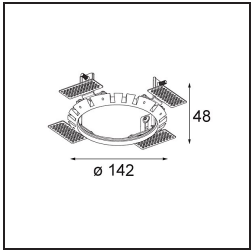

Specifications

Material	13070132
Light Source Type	LED
LED Type	BRIDGELUX VERO13 G8
LED technology	LED COB
CRI	Min. 90
Colour Temperature	3000K
Lifetime	L80B20 @50,000 Hours
Lamp Included	Yes
Number of Light Sources	1
Binning (SDCM)	2
Light Direction	Down
Optic	Reflector
Measured beam angle (°)	15.7
Input Voltage	Constant Current Driver Required
Electrical Class	III
IP Rating	54
Glow wire rating (°C)	960
Indoor/Outdoor	Indoor
Application	Ceiling
Mounting	Recessed
Cut-out size (mm)	133
Mounting depth (mm)	100.0
Adjustability	H 355°
Distance to Lighted Object (m)	0,1
Primary Colour & Primary Finish	Black, Structure
Gross weight (g)	859.0
Drive current (mA)	350 500 700
Min. forward voltage (Vf)	28,3 29,0 29,7
Max. forward voltage (Vf)	32,9 33,6 34,5
Connected load (W)	10,7 15,7 22,5
Luminous flux per lamp (lm)	839 1152 1532
Efficacy (lm/W)	76 72 67
Glare rating	13 15 16

Remark

- This is not a complete product. Recessed Ring or Wink Flange required.

TM30 & CRI diagram

Installation Accessories

- **13073009** Ring Recessed 115 Wink White Structure
- **13073032** Ring Recessed 115 Wink Black Structure

- **14204030** Ring Recessed Trimless 146 1x
- Choose a required accessory