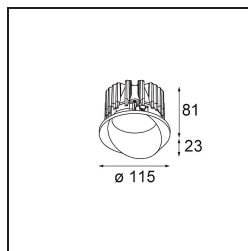

Date
Customer
Project
Type

Wink Recessed 115 1x IP54 LED 3000K Spot DE Black Structure

Wink may be recessed and subtle, but its technical ingenuity is nothing short of remarkable. And so is its sense of humour. As its name suggests, it likes to wink at you. The streamlined design, where elegance meets high-quality finish, results in a fixture that is half hidden in the ceiling and half peeking out. Wink 82 also fits with Wink flange, a low ring around the spot.

Specifications

Material	13070132
Light Source Type	LED
LED Type	BRIDGELUX VERO13 G8
LED technology	LED COB
CRI	Min. 90
Colour Temperature	3000K
Lifetime	L80B20 @50,000 Hours
Lamp Included	Yes
Number of Light Sources	1
Binning (SDCM)	2
Light Direction	Down
Optic	Reflector
Measured beam angle (°)	15.7
Input Voltage	Constant Current Driver Required
Electrical Class	III
IP Rating	54
Glow wire rating (°C)	960
Indoor/Outdoor	Indoor
Application	Ceiling
Mounting	Recessed
Cut-out size (mm)	133
Mounting depth (mm)	100.0
Adjustability	H 355°
Distance to Lighted Object (m)	0,1
Primary Colour & Primary Finish	Black, Structure
Gross weight (g)	859.0
Drive current (mA)	350 500 700
Min. forward voltage (Vf)	28,3 29,0 29,7
Max. forward voltage (Vf)	32,9 33,6 34,5
Connected load (W)	10,7 15,7 22,5
Luminous flux per lamp (lm)	839 1152 1532
Efficacy (lm/W)	76 72 67
Glare rating	13 15 16

Remark

- This is not a complete product. Recessed Ring or Wink Flange required.

TM30 & CRI diagram

Installation Accessories

- **13073009** Ring Recessed 115 Wink White Structure
- **13073032** Ring Recessed 115 Wink Black Structure