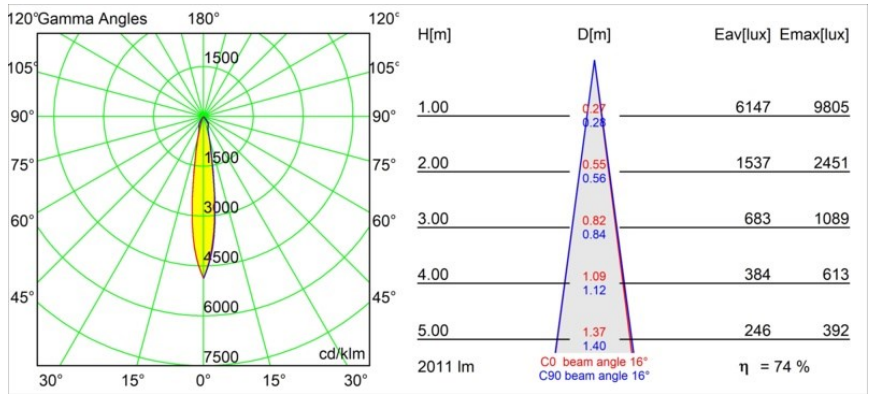

Light distribution & beam diagram