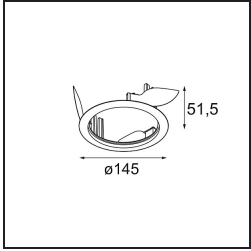

Specifications

Material	13070132
Light Source Type	LED
LED Type	BRIDGELUX VERO13 G8
LED technology	LED COB
CRI	Min. 90
Colour Temperature	3000K
Lifetime	L80B20 @50,000 Hours
Lamp Included	Yes
Number of Light Sources	1
CIE flux code	98 100 100 100 74
Binning (SDCM)	2
Light Direction	Down
Optic	Reflector
Measured beam angle (°)	16.0
Input Voltage	Constant Current Driver Required
Electrical Class	III
IP Rating	54
Glow wire rating (°C)	960
Indoor/Outdoor	Indoor
Application	Ceiling
Mounting	Recessed
Cut-out size (mm)	ø133
Mounting depth (mm)	100.0
Adjustability	H 355°
Distance to Lighted Object (m)	0,1
Primary Colour & Primary Finish	Black, Structure
Gross weight (g)	859.0
Drive current (mA)	350 500 700
Min. forward voltage (Vf)	28,3 29,0 29,7
Max. forward voltage (Vf)	32,9 33,6 34,5
Connected load (W)	10,7 15,7 22,5
Luminous flux per lamp (lm)	1094 1492 1953
Efficacy (lm/W)	102 95 87
Glare rating	16 17 18

Remark

- This is not a complete product. Recessed Ring or Wink Flange required.

TM30 & CRI diagram

Light distribution & beam diagram

Installation Accessories

- **13073009** Ring Recessed 115 Wink White Structure
- **13073032** Ring Recessed 115 Wink Black Structure

- **14204030** Ring Recessed Trimless 146 1x
- Choose a required accessory