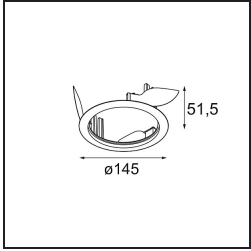

Date
Customer
Project
Type

Wink Recessed 115 1x IP54 LED 3000K Spot DE White Structure

Wink may be recessed and subtle, but its technical ingenuity is nothing short of remarkable. And so is its sense of humour. As its name suggests, it likes to wink at you. The streamlined design, where elegance meets high-quality finish, results in a fixture that is half hidden in the ceiling and half peeking out. Wink 82 also fits with Wink flange, a low ring around the spot.

Specifications

Material	13070109
Light Source Type	LED
LED Type	BRIDGELUX VERO13 G8
LED technology	LED COB
CRI	Min. 90
Colour Temperature	3000K
Lifetime	L80B20 @50,000 Hours
Lamp Included	Yes
Number of Light Sources	1
Binning (SDCM)	2
Light Direction	Down
Optic	Reflector
Measured beam angle (°)	17.1
Input Voltage	Constant Current Driver Required
Electrical Class	III
IP Rating	54
Glow wire rating (°C)	960
Indoor/Outdoor	Indoor
Application	Ceiling
Mounting	Recessed
Cut-out size (mm)	ø133
Mounting depth (mm)	100.0
Adjustability	H 360°
Distance to Lighted Object (m)	0,1
Primary Colour & Primary Finish	White, Structure
Gross weight (g)	859.0
Drive current (mA)	350 500 700
Min. forward voltage (Vf)	28,3 29,0 29,7
Max. forward voltage (Vf)	32,9 33,6 34,5
Connected load (W)	10,7 15,7 22,5
Luminous flux per lamp (lm)	962 1320 1755
Efficacy (lm/W)	87 82 76
Glare rating	21 22 23

Remark

- This is not a complete product. Recessed Ring or Wink Flange required.

TM30 & CRI diagram

Installation Accessories

- **13073009** Ring Recessed 115 Wink White Structure
- **13073032** Ring Recessed 115 Wink Black Structure