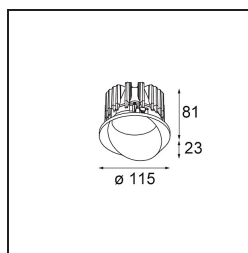

Date
Customer
Project
Type

Wink Recessed 115 1x IP54 LED 3000K Spot DE White Structure

Wink may be recessed and subtle, but its technical ingenuity is nothing short of remarkable. And so is its sense of humour. As its name suggests, it likes to wink at you. The streamlined design, where elegance meets high-quality finish, results in a fixture that is half hidden in the ceiling and half peeking out. Wink 82 also fits with Wink flange, a low ring around the spot.

Specifications

Material	13070109
Light Source Type	LED
LED Type	BRIDGELUX VERO13 G8
LED technology	LED COB
CRI	Min. 90
Colour Temperature	3000K
Lifetime	L80B20 @50,000 Hours
Lamp Included	Yes
Number of Light Sources	1
Binning (SDCM)	2
Light Direction	Down
Optic	Reflector
Measured beam angle (°)	17.1
Input Voltage	Constant Current Driver Required
Electrical Class	III
IP Rating	54
Glow wire rating (°C)	960
Indoor/Outdoor	Indoor
Application	Ceiling
Mounting	Recessed
Cut-out size (mm)	ø133
Mounting depth (mm)	100.0
Adjustability	H 360°
Distance to Lighted Object (m)	0,1
Primary Colour & Primary Finish	White, Structure
Gross weight (g)	859.0
Drive current (mA)	350 500 700
Min. forward voltage (Vf)	28,3 29,0 29,7
Max. forward voltage (Vf)	32,9 33,6 34,5
Connected load (W)	10,7 15,7 22,5
Luminous flux per lamp (lm)	962 1320 1755
Efficacy (lm/W)	87 82 76
Glare rating	21 22 23

Remark

- This is not a complete product. Recessed Ring or Wink Flange required.

TM30 & CRI diagram

Installation Accessories

- **13073009** Ring Recessed 115 Wink White Structure
- **13073032** Ring Recessed 115 Wink Black Structure