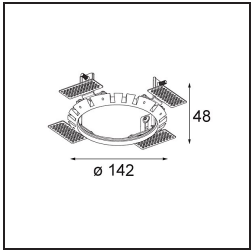

Specifications

Material	13070109
Light Source Type	LED
LED Type	BRIDGELUX VERO13 G8
LED technology	LED COB
CRI	Min. 90
Colour Temperature	3000K
Lifetime	L80B20 @50,000 Hours
Lamp Included	Yes
Number of Light Sources	1
Binning (SDCM)	2
Light Direction	Down
Optic	Reflector
Measured beam angle (°)	17.1
Input Voltage	Constant Current Driver Required
Electrical Class	III
IP Rating	54
Glow wire rating (°C)	960
Indoor/Outdoor	Indoor
Application	Ceiling
Mounting	Recessed
Cut-out size (mm)	ø133
Mounting depth (mm)	100.0
Adjustability	H 360°
Distance to Lighted Object (m)	0,1
Primary Colour & Primary Finish	White, Structure
Gross weight (g)	859.0
Drive current (mA)	350 500 700
Min. forward voltage (Vf)	28,3 29,0 29,7
Max. forward voltage (Vf)	32,9 33,6 34,5
Connected load (W)	10,7 15,7 22,5
Luminous flux per lamp (lm)	962 1320 1755
Efficacy (lm/W)	87 82 76
Glare rating	21 22 23

Remark

- This is not a complete product. Recessed Ring or Wink Flange required.

TM30 & CRI diagram

Installation Accessories

- **13073009** Ring Recessed 115 Wink White Structure
- **13073032** Ring Recessed 115 Wink Black Structure

- **14204030** Ring Recessed Trimless 146 1x
- Choose a required accessory