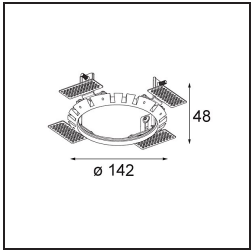

**Specifications**

Material	13070109
Light Source Type	LED
LED Type	BRIDGELUX VERO13 G8
LED technology	LED COB
CRI	Min. 90
Colour Temperature	3000K
Lifetime	L80B20 @50,000 Hours
Lamp Included	Yes
Number of Light Sources	1
CIE flux code	89 96 99 100 85
Binning (SDCM)	2
Light Direction	Down
Optic	Reflector
Measured beam angle (°)	16.0
Input Voltage	Constant Current Driver Required
Electrical Class	III
IP Rating	54
Glow wire rating (°C)	960
Indoor/Outdoor	Indoor
Application	Ceiling
Mounting	Recessed
Cut-out size (mm)	ø133
Mounting depth (mm)	100.0
Adjustability	H 360°
Distance to Lighted Object (m)	0,1
Primary Colour & Primary Finish	White, Structure
Gross weight (g)	859.0
Drive current (mA)	350      500      700
Min. forward voltage (Vf)	28.3      29.0      29.7
Max. forward voltage (Vf)	32.9      33.6      34.5
Connected load (W)	10.7      15.7      22.5
Luminous flux per lamp (lm)	1251      1707      2233
Efficacy (lm/W)	117      109      99
Glare rating	21      22      23

---

Remark

- This is not a complete product. Recessed Ring or Wink Flange required.

**TM30 & CRI diagram**

**Light distribution & beam diagram**

Diagrams

**Installation Accessories**

- **13073009** Ring Recessed 115 Wink White Structure
- **13073032** Ring Recessed 115 Wink Black Structure

- **14204030** Ring Recessed Trimless 146 1x
- Choose a required accessory