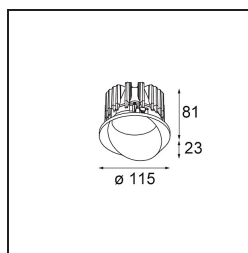

Date
Customer
Project
Type

*Wink Recessed 115 1x IP54 LED 3000K Spot DE White Structure*

Wink may be recessed and subtle, but its technical ingenuity is nothing short of remarkable. And so is its sense of humour. As its name suggests, it likes to wink at you. The streamlined design, where elegance meets high-quality finish, results in a fixture that is half hidden in the ceiling and half peeking out. Wink 82 also fits with Wink flange, a low ring around the spot.

**Specifications**

Material	13070109
Light Source Type	LED
LED Type	BRIDGELUX VERO13 G8
LED technology	LED COB
CRI	Min. 90
Colour Temperature	3000K
Lifetime	L80B20 @50,000 Hours
Lamp Included	Yes
Number of Light Sources	1
CIE flux code	89 96 99 100 85
Binning (SDCM)	2
Light Direction	Down
Optic	Reflector
Measured beam angle (°)	16.0
Input Voltage	Constant Current Driver Required
Electrical Class	III
IP Rating	54
Glow wire rating (°C)	960
Indoor/Outdoor	Indoor
Application	Ceiling
Mounting	Recessed
Cut-out size (mm)	ø133
Mounting depth (mm)	100.0
Adjustability	H 360°
Distance to Lighted Object (m)	0,1
Primary Colour & Primary Finish	White, Structure
Gross weight (g)	859.0
Drive current (mA)	350      500      700
Min. forward voltage (Vf)	28.3      29.0      29.7
Max. forward voltage (Vf)	32.9      33.6      34.5
Connected load (W)	10.7      15.7      22.5
Luminous flux per lamp (lm)	1251      1707      2233
Efficacy (lm/W)	117      109      99
Glare rating	21      22      23

---

Remark

- This is not a complete product. Recessed Ring or Wink Flange required.

**TM30 & CRI diagram**

**Light distribution & beam diagram**

Diagrams

**Installation Accessories**

- **13073009** Ring Recessed 115 Wink White Structure
- **13073032** Ring Recessed 115 Wink Black Structure