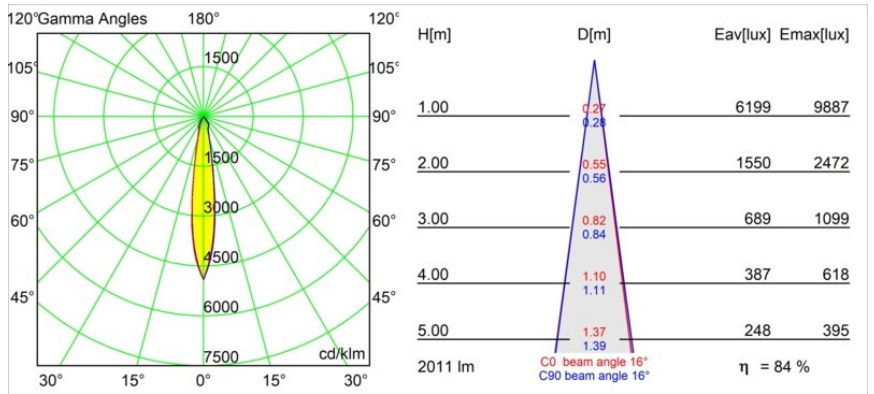

Light distribution & beam diagram