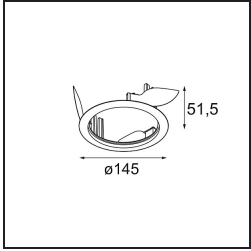

**Specifications**

Material	13070109
Light Source Type	LED
LED Type	BRIDGELUX VERO13 G8
LED technology	LED COB
CRI	Min. 90
Colour Temperature	3000K
Lifetime	L80B20 @50,000 Hours
Lamp Included	Yes
Number of Light Sources	1
CIE flux code	89 96 99 100 85
Binning (SDCM)	2
Light Direction	Down
Optic	Reflector
Measured beam angle (°)	16.0
Input Voltage	Constant Current Driver Required
Electrical Class	III
IP Rating	54
Glow wire rating (°C)	960
Indoor/Outdoor	Indoor
Application	Ceiling
Mounting	Recessed
Cut-out size (mm)	ø133
Mounting depth (mm)	100.0
Adjustability	H 360°
Distance to Lighted Object (m)	0,1
Primary Colour & Primary Finish	White, Structure
Gross weight (g)	859.0
Drive current (mA)	350      500      700
Min. forward voltage (Vf)	28.3      29.0      29.7
Max. forward voltage (Vf)	32.9      33.6      34.5
Connected load (W)	10.7      15.7      22.5
Luminous flux per lamp (lm)	1251      1707      2233
Efficacy (lm/W)	117      109      99
Glare rating	21      22      23

---

Remark

- This is not a complete product. Recessed Ring or Wink Flange required.

**TM30 & CRI diagram**

**Light distribution & beam diagram**

Diagrams

**Installation Accessories**

- **13073009** Ring Recessed 115 Wink White Structure
- **13073032** Ring Recessed 115 Wink Black Structure

- **14204030** Ring Recessed Trimless 146 1x
- Choose a required accessory