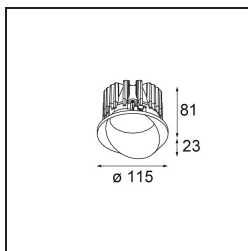

Date
Customer
Project
Type

Wink Recessed 115 1x IP54 LED 2700K Spot DE Black Structure

Wink may be recessed and subtle, but its technical ingenuity is nothing short of remarkable. And so is its sense of humour. As its name suggests, it likes to wink at you. The streamlined design, where elegance meets high-quality finish, results in a fixture that is half hidden in the ceiling and half peeking out. Wink 82 also fits with Wink flange, a low ring around the spot.

Specifications

Material	13070032
Light Source Type	LED
LED Type	BRIDGELUX VERO13
LED technology	LED COB
CRI	Min. 90
Colour Temperature	2700K
Lifetime	L80B20 @50,000 Hours
Lamp Included	Yes
Number of Light Sources	1
Binning (SDCM)	3
Light Direction	Down
Optic	Reflector
Measured beam angle (°)	15.7
Input Voltage	Constant Current Driver Required
Electrical Class	III
IP Rating	54
Glow wire rating (°C)	960
Indoor/Outdoor	Indoor
Application	Ceiling
Mounting	Recessed
Cut-out size (mm)	ø133
Mounting depth (mm)	100.0
Adjustability	H 355°
Distance to Lighted Object (m)	0,1
Primary Colour & Primary Finish	Black, Structure
Gross weight (g)	859.0
Drive current (mA)	350 500 700
Min. forward voltage (Vf)	29,1 29,9 31,0
Max. forward voltage (Vf)	33,7 34,7 35,8
Connected load (W)	11,0 16,2 23,4
Luminous flux per lamp (lm)	963 1322 1758
Efficacy (lm/W)	88 83 76
Glare rating	20 21 22

Remark

- This is not a complete product. Recessed Ring or Wink Flange required.

TM30 & CRI diagram

Installation Accessories

- **13073009** Ring Recessed 115 Wink White Structure
- **13073032** Ring Recessed 115 Wink Black Structure

- **14204030** Ring Recessed Trimless 146 1x
- Choose a required accessory