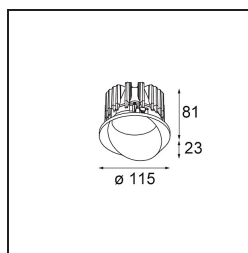

Date
Customer
Project
Type

Wink Recessed 115 1x IP54 LED 2700K Spot DE White Structure

Wink may be recessed and subtle, but its technical ingenuity is nothing short of remarkable. And so is its sense of humour. As its name suggests, it likes to wink at you. The streamlined design, where elegance meets high-quality finish, results in a fixture that is half hidden in the ceiling and half peeking out. Wink 82 also fits with Wink flange, a low ring around the spot.

Specifications

Material	13070009
Light Source Type	LED
LED Type	BRIDGELUX VERO13
LED technology	LED COB
CRI	Min. 90
Colour Temperature	2700K
Lifetime	L80B20 @50,000 Hours
Lamp Included	Yes
Number of Light Sources	1
Binning (SDCM)	3
Light Direction	Down
Optic	Reflector
Measured beam angle (°)	17.1
Input Voltage	Constant Current Driver Required
Electrical Class	III
IP Rating	54
Glow wire rating (°C)	960
Indoor/Outdoor	Indoor
Application	Ceiling
Mounting	Recessed
Cut-out size (mm)	ø133
Mounting depth (mm)	100.0
Adjustability	H 355°
Distance to Lighted Object (m)	0,1
Primary Colour & Primary Finish	White, Structure
Gross weight (g)	859.0
Drive current (mA)	350 500 700
Min. forward voltage (Vf)	29,1 29,9 31,0
Max. forward voltage (Vf)	33,7 34,7 35,8
Connected load (W)	11,0 16,2 23,4
Luminous flux per lamp (lm)	970 1331 1770
Efficacy (lm/W)	88 83 77
Glare rating	20 21 22

Remark

- This is not a complete product. Recessed Ring or Wink Flange required.

TM30 & CRI diagram

Installation Accessories

- **13073009** Ring Recessed 115 Wink White Structure
- **13073032** Ring Recessed 115 Wink Black Structure