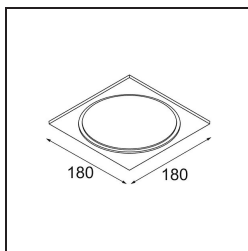

Date \_\_\_\_\_  
Customer \_\_\_\_\_  
Project \_\_\_\_\_  
Type \_\_\_\_\_

*Mask Smart 160 1x Black Structure*

**Specifications**

Material	13040032
Lamp Included	No
Number of Light Sources	1
Light Direction	Down
IP Rating	20
Glow wire rating (°C)	960
Indoor/Outdoor	Indoor
Application	Ceiling
Adjustability	Not Applicable
Primary Colour & Primary Finish	Black, Structure
Gross weight (g)	173.0