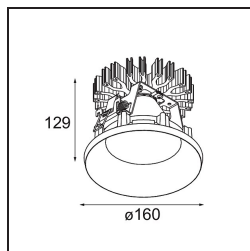

**Specifications**

Material	13026132
Light Source Type	LED
LED Type	LUMILED 1211 GEN4
LED technology	LED COB
CRI	Min. 90
Colour Temperature	3000K
Lifetime	L80B10 @50,000 Hours
Lamp Included	Yes
Number of Light Sources	1
Binning (SDCM)	3
Light Direction	Down
Optic	Reflector
Measured beam angle (°)	63.2
Input Voltage	Constant Current Driver Required
Electrical Class	III
IP Rating	55
Glow wire rating (°C)	960
Indoor/Outdoor	Indoor
Application	Ceiling
Mounting	Recessed
Cut-out size (mm)	ø146
Mounting depth (mm)	250.0
Adjustability	Not Applicable
Distance to Lighted Object (m)	0,1
Primary Colour & Primary Finish	Black, Structure
Gross weight (g)	884.0
Drive current (mA)	500      700      1050      1200      1400
Min. forward voltage (Vf)	30,5      31,1      32,1      32,5      33,0
Max. forward voltage (Vf)	35,2      35,9      37,0      37,5      38,1
Connected load (W)	16,3      23,3      36,1      41,8      49,5
Luminous flux per lamp (lm)	1885      2567      3685      4139      4765
Efficacy (lm/W)	118      109      102      98      96
Glare rating	15      16      18      18      19
Remark	• 3500K on request