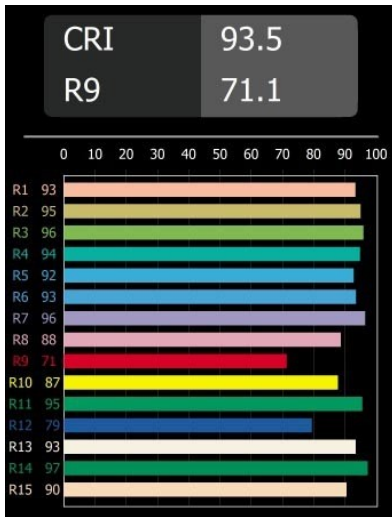

TM30 & CRI diagram