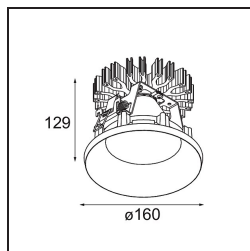

Specifications

Material	13025232
Light Source Type	LED
LED Type	LUMILED 1211 GEN4
LED technology	LED COB
CRI	Min. 90
Colour Temperature	4000K
Lifetime	L80B10 @50,000 Hours
Lamp Included	Yes
Number of Light Sources	1
Binning (SDCM)	3
Light Direction	Down
Optic	Reflector
Measured beam angle (°)	80.1
Input Voltage	Constant Current Driver Required
Electrical Class	III
IP Rating	55
Glow wire rating (°C)	960
Indoor/Outdoor	Indoor
Application	Ceiling
Mounting	Recessed
Cut-out size (mm)	ø146
Mounting depth (mm)	250.0
Adjustability	Not Applicable
Distance to Lighted Object (m)	0,1
Primary Colour & Primary Finish	Black, Structure
Gross weight (g)	884.0
Drive current (mA)	500 700 1050 1200 1400
Min. forward voltage (Vf)	30,5 31,1 32,1 32,5 33,0
Max. forward voltage (Vf)	35,2 35,9 37,0 37,5 38,1
Connected load (W)	16,3 23,3 36,1 41,8 49,5
Luminous flux per lamp (lm)	1482 2017 2896 3252 3745
Efficacy (lm/W)	93 86 80 77 75
Glare rating	22 23 24 25 25
Remark	• 3500K on request