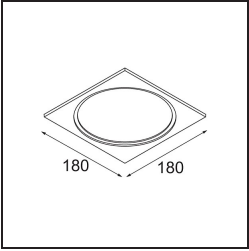

Decorative Accessories

- **13040009** Mask Smart 160 1x White Structure
- **13040032** Mask Smart 160 1x Black Structure

Choose a required accessory