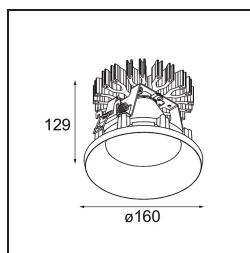

Specifications

Material	13025109
Light Source Type	LED
LED Type	LUMILED 1211 GEN4
LED technology	LED COB
CRI	Min. 90
Colour Temperature	3000K
Lifetime	L80B10 @50,000 Hours
Lamp Included	Yes
Number of Light Sources	1
Binning (SDCM)	3
Light Direction	Down
Optic	Reflector
Measured beam angle (°)	82.5
Input Voltage	Constant Current Driver Required
Electrical Class	III
IP Rating	55
Glow wire rating (°C)	960
Indoor/Outdoor	Indoor
Application	Ceiling
Mounting	Recessed
Cut-out size (mm)	ø146
Mounting depth (mm)	250.0
Adjustability	Not Applicable
Distance to Lighted Object (m)	0,1
Primary Colour & Primary Finish	White, Structure
Gross weight (g)	884.0
Drive current (mA)	500 700 1050 1200 1400
Min. forward voltage (Vf)	30,5 31,1 32,1 32,5 33,0
Max. forward voltage (Vf)	35,2 35,9 37,0 37,5 38,1
Connected load (W)	16,3 23,3 36,1 41,8 49,5
Luminous flux per lamp (lm)	1549 2110 3028 3401 3916
Efficacy (lm/W)	97 90 83 80 79
Glare rating	23 24 25 26 26
Remark	• 3500K on request