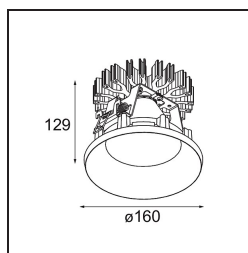

Specifications

Material	13025032
Light Source Type	LED
LED Type	LUMILED 1211 GEN4
LED technology	LED COB
CRI	Min. 90
Colour Temperature	2700K
Lifetime	L80B10 @50,000 Hours
Lamp Included	Yes
Number of Light Sources	1
Binning (SDCM)	3
Light Direction	Down
Optic	Reflector
Measured beam angle (°)	80.1
Input Voltage	Constant Current Driver Required
Electrical Class	III
IP Rating	55
Glow wire rating (°C)	960
Indoor/Outdoor	Indoor
Application	Ceiling
Mounting	Recessed
Cut-out size (mm)	ø146
Mounting depth (mm)	250.0
Adjustability	Not Applicable
Distance to Lighted Object (m)	0,1
Primary Colour & Primary Finish	Black, Structure
Gross weight (g)	884.0
Drive current (mA)	500 700 1050 1200 1400
Min. forward voltage (Vf)	30,5 31,1 32,1 32,5 33,0
Max. forward voltage (Vf)	35,2 35,9 37,0 37,5 38,1
Connected load (W)	16,3 23,3 36,1 41,8 49,5
Luminous flux per lamp (lm)	1321 1799 2583 2902 3340
Efficacy (lm/W)	83 77 71 69 67
Glare rating	22 23 24 24 25
Remark	• 3500K on request