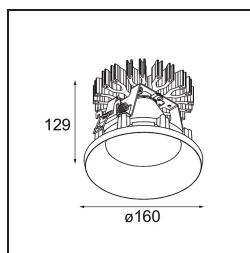

Specifications

Material	13025009
Light Source Type	LED
LED Type	LUMILED 1211 GEN4
LED technology	LED COB
CRI	Min. 90
Colour Temperature	2700K
Lifetime	L80B10 @50,000 Hours
Lamp Included	Yes
Number of Light Sources	1
Binning (SDCM)	3
Light Direction	Down
Optic	Reflector
Measured beam angle (°)	82.5
Input Voltage	Constant Current Driver Required
Electrical Class	III
IP Rating	55
Glow wire rating (°C)	960
Indoor/Outdoor	Indoor
Application	Ceiling
Mounting	Recessed
Cut-out size (mm)	ø146
Mounting depth (mm)	250.0
Adjustability	Not Applicable
Distance to Lighted Object (m)	0,1
Primary Colour & Primary Finish	White, Structure
Gross weight (g)	884.0
Drive current (mA)	500 700 1050 1200 1400
Min. forward voltage (Vf)	30,5 31,1 32,1 32,5 33,0
Max. forward voltage (Vf)	35,2 35,9 37,0 37,5 38,1
Connected load (W)	16,3 23,3 36,1 41,8 49,5
Luminous flux per lamp (lm)	1494 2034 2920 3280 3776
Efficacy (lm/W)	93 87 80 78 76
Glare rating	23 24 25 26 26
Remark	• 3500K on request