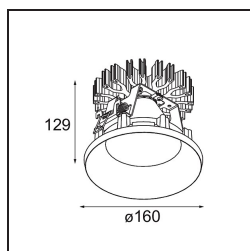

**Specifications**

Material	13025009
Light Source Type	LED
LED Type	LUMILED 1211 GEN4
LED technology	LED COB
CRI	Min. 90
Colour Temperature	2700K
Lifetime	L80B10 @50,000 Hours
Lamp Included	Yes
Number of Light Sources	1
Binning (SDCM)	3
Light Direction	Down
Optic	Reflector
Measured beam angle (°)	82.5
Input Voltage	Constant Current Driver Required
Electrical Class	III
IP Rating	55
Glow wire rating (°C)	960
Indoor/Outdoor	Indoor
Application	Ceiling
Mounting	Recessed
Cut-out size (mm)	ø146
Mounting depth (mm)	250.0
Adjustability	Not Applicable
Distance to Lighted Object (m)	0,1
Primary Colour & Primary Finish	White, Structure
Gross weight (g)	884.0
Drive current (mA)	500      700      1050      1200      1400
Min. forward voltage (Vf)	30,5      31,1      32,1      32,5      33,0
Max. forward voltage (Vf)	35,2      35,9      37,0      37,5      38,1
Connected load (W)	16,3      23,3      36,1      41,8      49,5
Luminous flux per lamp (lm)	1494      2034      2920      3280      3776
Efficacy (lm/W)	93      87      80      78      76
Glare rating	23      24      25      26      26
Remark	• 3500K on request