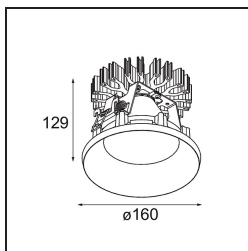

Specifications

Material	13024732
Light Source Type	LED
LED Type	LUMILED 1211 GEN4
LED technology	LED COB
CRI	Min. 90
Colour Temperature	3000K
Lifetime	L80B10 @50,000 Hours
Lamp Included	Yes
Number of Light Sources	1
Binning (SDCM)	3
Light Direction	Down
Optic	Reflector
Measured beam angle (°)	39.9
Input Voltage	Constant Current Driver Required
Electrical Class	III
IP Rating	55
Glow wire rating (°C)	960
Indoor/Outdoor	Indoor
Application	Ceiling
Mounting	Recessed
Cut-out size (mm)	ø146
Mounting depth (mm)	250.0
Adjustability	Not Applicable
Distance to Lighted Object (m)	0,1
Primary Colour & Primary Finish	Black, Structure
Gross weight (g)	884.0
Drive current (mA)	500 700 1050 1200 1400
Min. forward voltage (Vf)	30,5 31,1 32,1 32,5 33,0
Max. forward voltage (Vf)	35,2 35,9 37,0 37,5 38,1
Connected load (W)	16,3 23,3 36,1 41,8 49,5
Luminous flux per lamp (lm)	1872 2549 3658 4110 4731
Efficacy (lm/W)	117 108 101 97 95
Glare rating	13 14 15 15 16
Remark	• 3500K on request