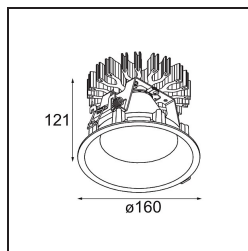

Date
Customer
Project
Type

Smart Lotis Recessed 160 1x IP55 Diffuse LED 2700K Wide Flood DE Black Structure

Specifications

Material	13015032
Light Source Type	LED
LED Type	LUMILED 1211 GEN4
LED technology	LED COB
CRI	Min. 90
Colour Temperature	2700K
Lifetime	L80B10 @50,000 Hours
Lamp Included	Yes
Number of Light Sources	1
Binning (SDCM)	3
Light Direction	Down
Optic	Reflector
Measured beam angle (°)	74.2
Input Voltage	Constant Current Driver Required
Electrical Class	III
IP Rating	55
Glow wire rating (°C)	960
Indoor/Outdoor	Indoor
Application	Ceiling
Mounting	Recessed
Cut-out size (mm)	ø146
Mounting depth (mm)	250.0
Adjustability	Not Applicable
Distance to Lighted Object (m)	0,1
Primary Colour & Primary Finish	Black, Structure
Gross weight (g)	884.0
Drive current (mA)	500 700 1050 1200 1400
Min. forward voltage (Vf)	30,5 31,1 32,1 32,5 33,0
Max. forward voltage (Vf)	35,2 35,9 37,0 37,5 38,1
Connected load (W)	16,3 23,3 36,1 41,8 49,5
Luminous flux per lamp (lm)	1321 1799 2583 2902 3340
Efficacy (lm/W)	83 77 71 69 67
Glare rating	22 23 24 24 25
Remark	• 3500K on request

TM30 & CRI diagram

Decorative Accessories

- 13040009** Mask Smart 160 1x White Structure
- 13040032** Mask Smart 160 1x Black Structure

Choose a required accessory