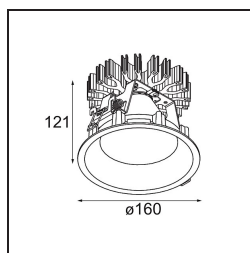

Date
Customer
Project
Type

Smart Lotis Recessed 160 1x IP55 Diffuse LED 2700K Wide Flood DE White Structure

Specifications

Material	13015009
Light Source Type	LED
LED Type	LUMILED 1211 GEN4
LED technology	LED COB
CRI	Min. 90
Colour Temperature	2700K
Lifetime	L80B10 @50,000 Hours
Lamp Included	Yes
Number of Light Sources	1
Binning (SDCM)	3
Light Direction	Down
Optic	Reflector
Measured beam angle (°)	77.6
Input Voltage	Constant Current Driver Required
Electrical Class	III
IP Rating	55
Glow wire rating (°C)	960
Indoor/Outdoor	Indoor
Application	Ceiling
Mounting	Recessed
Cut-out size (mm)	ø146
Mounting depth (mm)	250.0
Adjustability	Not Applicable
Distance to Lighted Object (m)	0,1
Primary Colour & Primary Finish	White, Structure
Gross weight (g)	884.0
Drive current (mA)	500 700 1050 1200 1400
Min. forward voltage (Vf)	30,5 31,1 32,1 32,5 33,0
Max. forward voltage (Vf)	35,2 35,9 37,0 37,5 38,1
Connected load (W)	16,3 23,3 36,1 41,8 49,5
Luminous flux per lamp (lm)	1494 2034 2920 3280 3776
Efficacy (lm/W)	93 87 80 78 76
Glare rating	23 24 25 26 26
Remark	• 3500K on request