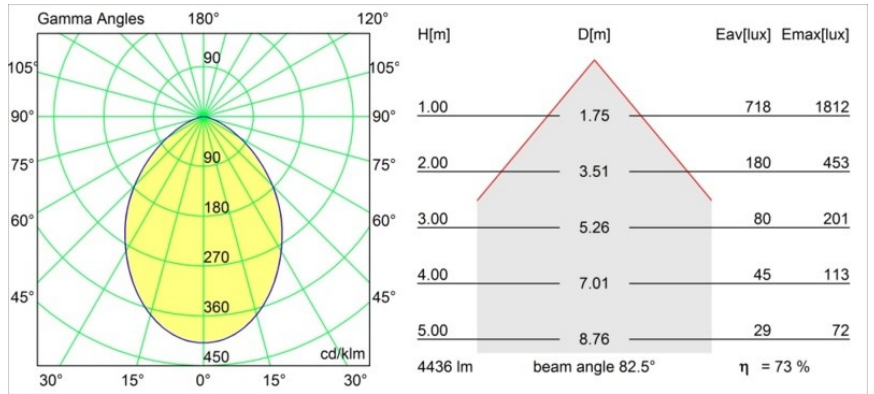

Light distribution & beam diagram