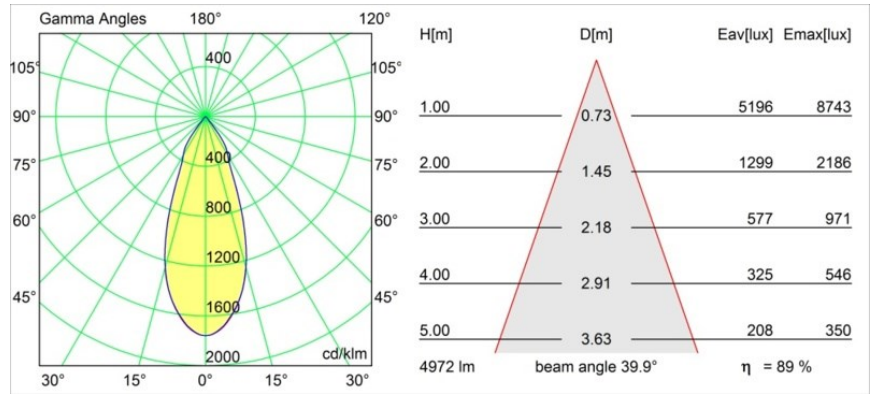

Light distribution & beam diagram