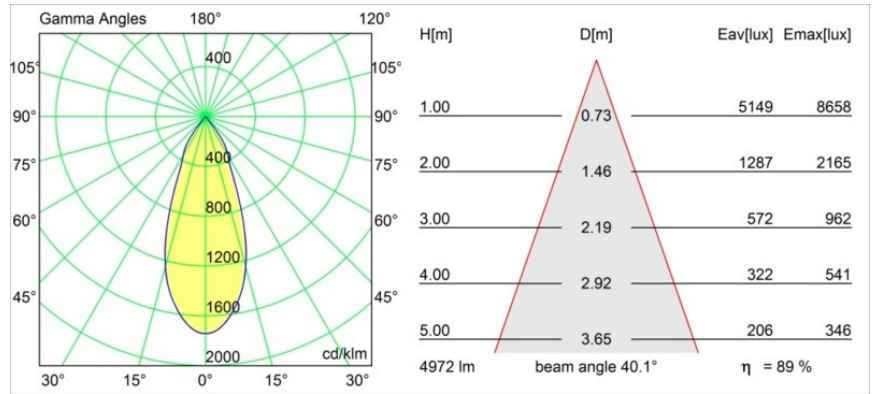

Light distribution & beam diagram