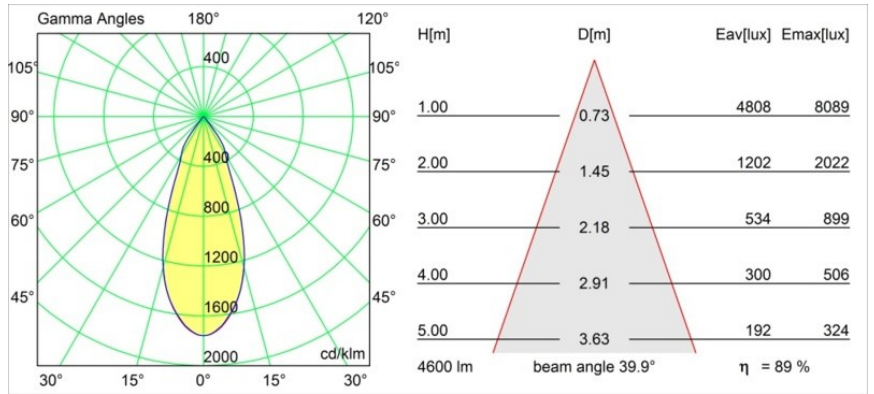

Light distribution & beam diagram