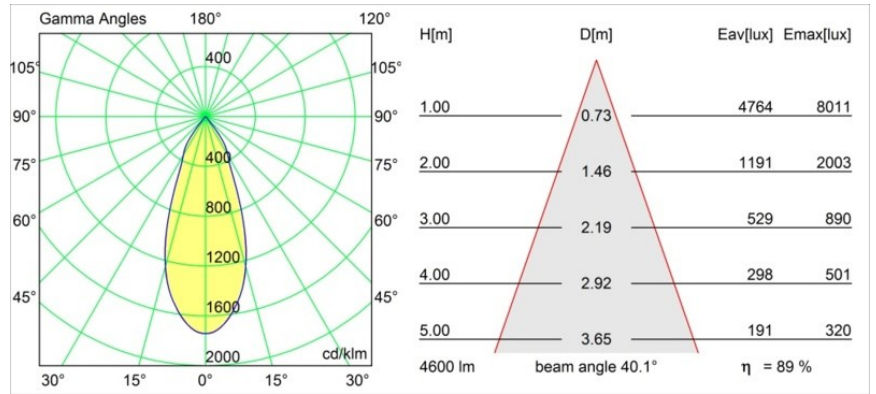

Light distribution & beam diagram