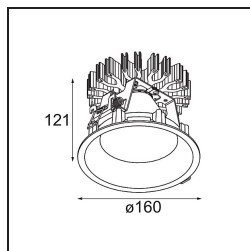

**Specifications**

Material	13014709
Light Source Type	LED
LED Type	LUMILED 1211 GEN4
LED technology	LED COB
CRI	Min. 90
Colour Temperature	3000K
Lifetime	L80B10 @50,000 Hours
Lamp Included	Yes
Number of Light Sources	1
Binning (SDCM)	3
Light Direction	Down
Optic	Reflector
Measured beam angle (°)	40.1
Input Voltage	Constant Current Driver Required
Electrical Class	III
IP Rating	55
Glow wire rating (°C)	960
Indoor/Outdoor	Indoor
Application	Ceiling
Mounting	Recessed
Cut-out size (mm)	ø146
Mounting depth (mm)	250.0
Adjustability	Not Applicable
Distance to Lighted Object (m)	0,1
Primary Colour & Primary Finish	White, Structure
Gross weight (g)	884.0
Drive current (mA)	500      700      1050      1200      1400
Min. forward voltage (Vf)	30.5      31.1      32.1      32.5      33.0
Max. forward voltage (Vf)	35.2      35.9      37.0      37.5      38.1
Connected load (W)	16.3      23.3      36.1      41.8      49.5
Luminous flux per lamp (lm)	1874      2552      3663      4115      4738
Efficacy (lm/W)	117      109      101      97      95
Glare rating	13      14      15      15      16
Remark	• 3500K on request