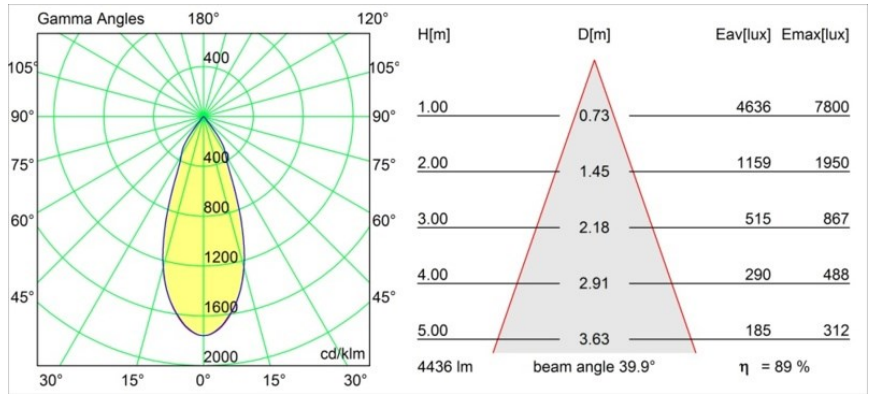

Light distribution & beam diagram