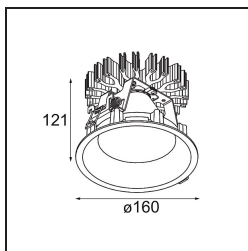

Date
Customer
Project
Type

Smart Lotis Recessed 160 lx IP55 LED 2700K Flood DE Black Structure

Specifications

Material	13014632
Light Source Type	LED
LED Type	LUMILED 1211 GEN4
LED technology	LED COB
CRI	Min. 90
Colour Temperature	2700K
Lifetime	L80B10 @50,000 Hours
Lamp Included	Yes
Number of Light Sources	1
Binning (SDCM)	3
Light Direction	Down
Optic	Reflector
Measured beam angle (°)	39.9
Input Voltage	Constant Current Driver Required
Electrical Class	III
IP Rating	55
Glow wire rating (°C)	960
Indoor/Outdoor	Indoor
Application	Ceiling
Mounting	Recessed
Cut-out size (mm)	ø146
Mounting depth (mm)	250.0
Adjustability	Not Applicable
Distance to Lighted Object (m)	0,1
Primary Colour & Primary Finish	Black, Structure
Gross weight (g)	884.0
Drive current (mA)	500 700 1050 1200 1400
Min. forward voltage (Vf)	30,5 31,1 32,1 32,5 33,0
Max. forward voltage (Vf)	35,2 35,9 37,0 37,5 38,1
Connected load (W)	16,3 23,3 36,1 41,8 49,5
Luminous flux per lamp (lm)	1805 2458 3528 3963 4563
Efficacy (lm/W)	113 105 97 94 92
Glare rating	13 14 15 15 16
Remark	• 3500K on request

TM30 & CRI diagram

Light distribution & beam diagram

Diagrams

Decorative Accessories

- 13040009** Mask Smart 160 1x White Structure
- 13040032** Mask Smart 160 1x Black Structure

Choose a required accessory