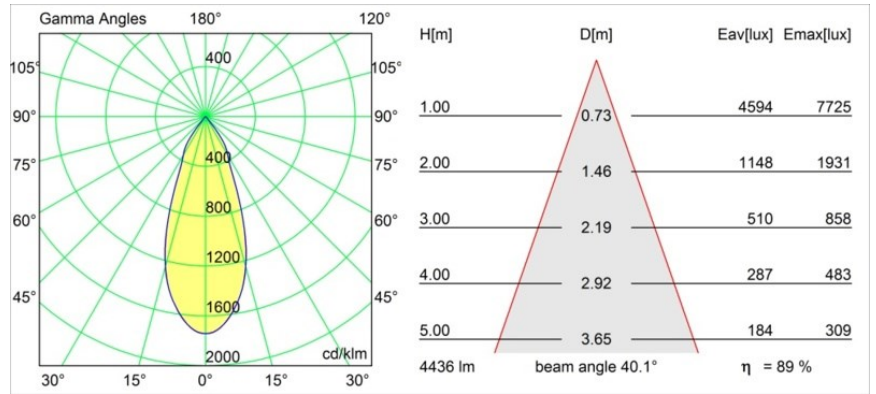

Light distribution & beam diagram