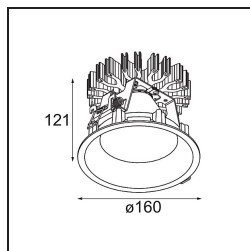

Specifications

Material	13014609
Light Source Type	LED
LED Type	LUMILED 1211 GEN4
LED technology	LED COB
CRI	Min. 90
Colour Temperature	2700K
Lifetime	L80B10 @50,000 Hours
Lamp Included	Yes
Number of Light Sources	1
Binning (SDCM)	3
Light Direction	Down
Optic	Reflector
Measured beam angle (°)	40.1
Input Voltage	Constant Current Driver Required
Electrical Class	III
IP Rating	55
Glow wire rating (°C)	960
Indoor/Outdoor	Indoor
Application	Ceiling
Mounting	Recessed
Cut-out size (mm)	ø146
Mounting depth (mm)	250.0
Adjustability	Not Applicable
Distance to Lighted Object (m)	0,1
Primary Colour & Primary Finish	White, Structure
Gross weight (g)	884.0
Drive current (mA)	500 700 1050 1200 1400
Min. forward voltage (Vf)	30,5 31,1 32,1 32,5 33,0
Max. forward voltage (Vf)	35,2 35,9 37,0 37,5 38,1
Connected load (W)	16,3 23,3 36,1 41,8 49,5
Luminous flux per lamp (lm)	1807 2461 3533 3968 4569
Efficacy (lm/W)	113 105 97 94 92
Glare rating	13 14 15 15 16
Remark	• 3500K on request