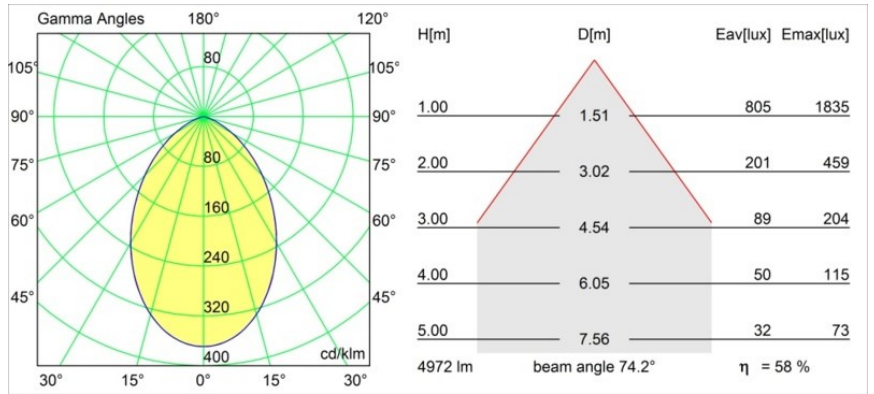

Light distribution & beam diagram