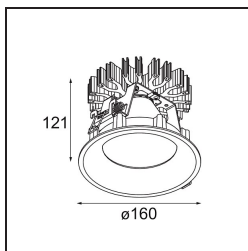

Specifications

Material	13005232
Light Source Type	LED
LED Type	LUMILED 1211 GEN4
LED technology	LED COB
CRI	Min. 90
Colour Temperature	4000K
Lifetime	L80B10 @50,000 Hours
Lamp Included	Yes
Number of Light Sources	1
Binning (SDCM)	3
Light Direction	Down
Optic	Reflector
Measured beam angle (°)	74.2
Input Voltage	Constant Current Driver Required
Electrical Class	III
IP Rating	55
Glow wire rating (°C)	960
Indoor/Outdoor	Indoor
Application	Ceiling
Mounting	Recessed
Cut-out size (mm)	ø146
Mounting depth (mm)	250.0
Adjustability	Not Applicable
Distance to Lighted Object (m)	0,1
Primary Colour & Primary Finish	Black, Structure
Gross weight (g)	984.0
Drive current (mA)	500 700 1050 1200 1400
Min. forward voltage (Vf)	30,5 31,1 32,1 32,5 33,0
Max. forward voltage (Vf)	35,2 35,9 37,0 37,5 38,1
Connected load (W)	16,3 23,3 36,1 41,8 49,5
Luminous flux per lamp (lm)	1316 1792 2573 2890 3327
Efficacy (lm/W)	82 76 71 68 67
Glare rating	22 23 24 24 25
Remark	• 3500K on request

TM30 & CRI diagram

Light distribution & beam diagram

Diagrams

Decorative Accessories

- 13040009** Mask Smart 160 1x White Structure
- 13040032** Mask Smart 160 1x Black Structure

Choose a required accessory