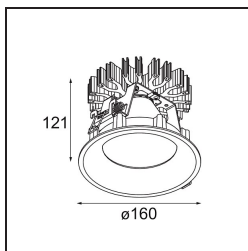

Specifications

Material	13005132
Light Source Type	LED
LED Type	LUMILED 1211 GEN4
LED technology	LED COB
CRI	Min. 90
Colour Temperature	3000K
Lifetime	L80B10 @50,000 Hours
Lamp Included	Yes
Number of Light Sources	1
Binning (SDCM)	3
Light Direction	Down
Optic	Reflector
Measured beam angle (°)	74.2
Input Voltage	Constant Current Driver Required
Electrical Class	III
IP Rating	55
Glow wire rating (°C)	960
Indoor/Outdoor	Indoor
Application	Ceiling
Mounting	Recessed
Cut-out size (mm)	ø146
Mounting depth (mm)	250.0
Adjustability	Not Applicable
Distance to Lighted Object (m)	0,1
Primary Colour & Primary Finish	Black, Structure
Gross weight (g)	984.0
Drive current (mA)	500 700 1050 1200 1400
Min. forward voltage (Vf)	30,5 31,1 32,1 32,5 33,0
Max. forward voltage (Vf)	35,2 35,9 37,0 37,5 38,1
Connected load (W)	16,3 23,3 36,1 41,8 49,5
Luminous flux per lamp (lm)	1218 1658 2380 2674 3078
Efficacy (lm/W)	76 71 66 63 62
Glare rating	21 22 24 24 25
Remark	• 3500K on request