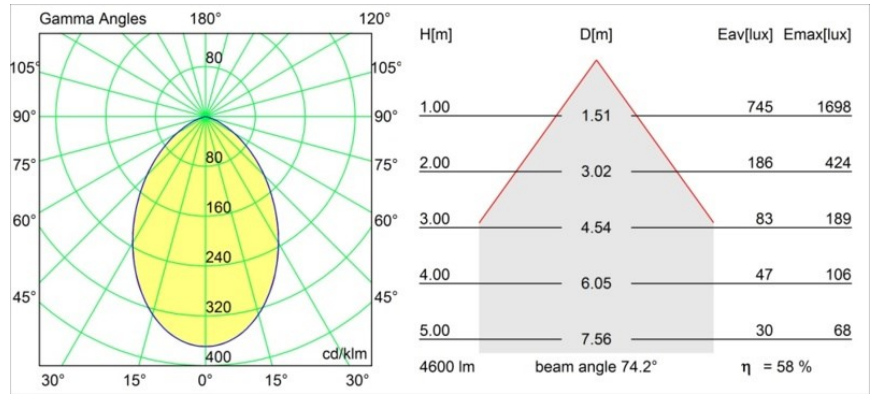

Light distribution & beam diagram