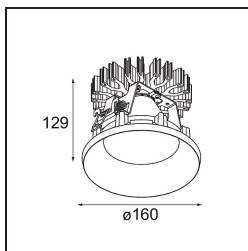

Date
Customer
Project
Type

Smart Kup Recessed 160 lx IP55 LED 3000K Flood DE White Structure

Specifications

Material	13024709
Light Source Type	LED
LED Type	LUMILED 1211 GEN4
LED technology	LED COB
CRI	Min. 90
Colour Temperature	3000K
Lifetime	L80B10 @50,000 Hours
Lamp Included	Yes
Number of Light Sources	1
Binning (SDCM)	3
Light Direction	Down
Optic	Reflector
Measured beam angle (°)	40.1
Input Voltage	Constant Current Driver Required
Electrical Class	III
IP Rating	55
Glow wire rating (°C)	960
Indoor/Outdoor	Indoor
Application	Ceiling
Mounting	Recessed
Cut-out size (mm)	ø146
Mounting depth (mm)	250.0
Adjustability	Not Applicable
Distance to Lighted Object (m)	0,1
Primary Colour & Primary Finish	White, Structure
Gross weight (g)	884.0
Drive current (mA)	500 700 1050 1200 1400
Min. forward voltage (Vf)	30,5 31,1 32,1 32,5 33,0
Max. forward voltage (Vf)	35,2 35,9 37,0 37,5 38,1
Connected load (W)	16,3 23,3 36,1 41,8 49,5
Luminous flux per lamp (lm)	1874 2552 3663 4115 4738
Efficacy (lm/W)	117 109 101 97 95
Glare rating	13 14 15 15 16
Remark	• 3500K on request