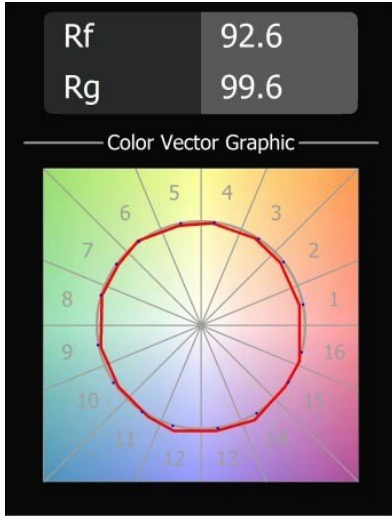

TM30 & CRI diagram