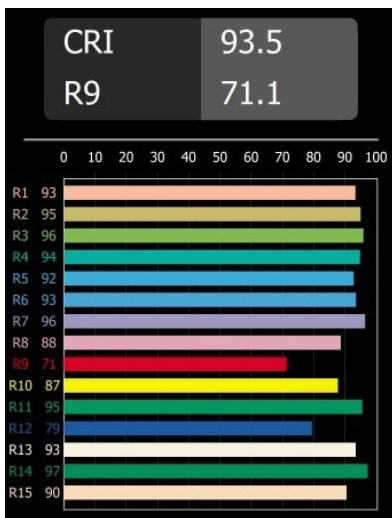

TM30 & CRI diagram