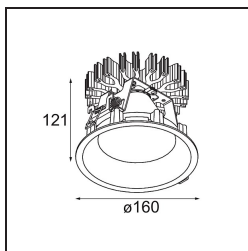

Specifications

| | |
|---------------------------------|--|
| Material | 13016209 |
| Light Source Type | LED |
| LED Type | LUMILED 1211 GEN4 |
| LED technology | LED COB |
| CRI | Min. 90 |
| Colour Temperature | 4000K |
| Lifetime | L80B10 @50,000 Hours |
| Lamp Included | Yes |
| Number of Light Sources | 1 |
| Binning (SDCM) | 3 |
| Light Direction | Down |
| Optic | Reflector |
| Measured beam angle (°) | 63.0 |
| Input Voltage | Constant Current Driver Required |
| Electrical Class | III |
| IP Rating | 55 |
| Glow wire rating (°C) | 960 |
| Indoor/Outdoor | Indoor |
| Application | Ceiling |
| Mounting | Recessed |
| Cut-out size (mm) | ø146 |
| Mounting depth (mm) | 250.0 |
| Adjustability | Not Applicable |
| Distance to Lighted Object (m) | 0,1 |
| Primary Colour & Primary Finish | White, Structure |
| Gross weight (g) | 884.0 |
| Drive current (mA) | 500 700 1050 1200 1400 |
| Min. forward voltage (Vf) | 30,5 31,1 32,1 32,5 33,0 |
| Max. forward voltage (Vf) | 35,2 35,9 37,0 37,5 38,1 |
| Connected load (W) | 16,3 23,3 36,1 41,8 49,5 |
| Luminous flux per lamp (lm) | 2058 2802 4022 4518 5202 |
| Efficacy (lm/W) | 129 119 111 107 105 |
| Glare rating | 16 17 18 18 19 |
| Remark | • 3500K on request |