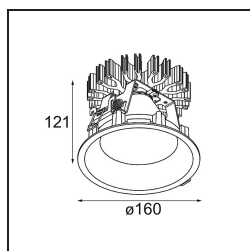

Date
Customer
Project
Type

*Smart Lotis Recessed 160 1x IP55 LED 3000K Wide Flood DE Black Structure*

**Specifications**

Material	13016132
Light Source Type	LED
LED Type	LUMILED 1211 GEN4
LED technology	LED COB
CRI	Min. 90
Colour Temperature	3000K
Lifetime	L80B10 @50,000 Hours
Lamp Included	Yes
Number of Light Sources	1
Binning (SDCM)	3
Light Direction	Down
Optic	Reflector
Measured beam angle (°)	63.2
Input Voltage	Constant Current Driver Required
Electrical Class	III
IP Rating	55
Glow wire rating (°C)	960
Indoor/Outdoor	Indoor
Application	Ceiling
Mounting	Recessed
Cut-out size (mm)	ø146
Mounting depth (mm)	250.0
Adjustability	Not Applicable
Distance to Lighted Object (m)	0,1
Primary Colour & Primary Finish	Black, Structure
Gross weight (g)	884.0
Drive current (mA)	500      700      1050      1200      1400
Min. forward voltage (Vf)	30.5      31.1      32.1      32.5      33.0
Max. forward voltage (Vf)	35.2      35.9      37.0      37.5      38.1
Connected load (W)	16.3      23.3      36.1      41.8      49.5
Luminous flux per lamp (lm)	1885      2567      3685      4139      4765
Efficacy (lm/W)	118      109      102      98      96
Glare rating	15      16      18      18      19
Remark	• 3500K on request