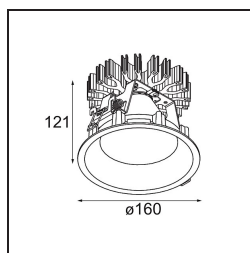

Date
Customer
Project
Type

Smart Lotis Recessed 160 1x IP55 LED 3000K Wide Flood DE White Structure

Specifications

Material	13016109
Light Source Type	LED
LED Type	LUMILED 1211 GEN4
LED technology	LED COB
CRI	Min. 90
Colour Temperature	3000K
Lifetime	L80B10 @50,000 Hours
Lamp Included	Yes
Number of Light Sources	1
Binning (SDCM)	3
Light Direction	Down
Optic	Reflector
Measured beam angle (°)	63.0
Input Voltage	Constant Current Driver Required
Electrical Class	III
IP Rating	55
Glow wire rating (°C)	960
Indoor/Outdoor	Indoor
Application	Ceiling
Mounting	Recessed
Cut-out size (mm)	ø146
Mounting depth (mm)	250.0
Adjustability	Not Applicable
Distance to Lighted Object (m)	0,1
Primary Colour & Primary Finish	White, Structure
Gross weight (g)	884.0
Drive current (mA)	500 700 1050 1200 1400
Min. forward voltage (Vf)	30,5 31,1 32,1 32,5 33,0
Max. forward voltage (Vf)	35,2 35,9 37,0 37,5 38,1
Connected load (W)	16,3 23,3 36,1 41,8 49,5
Luminous flux per lamp (lm)	1904 2592 3721 4180 4812
Efficacy (lm/W)	119 110 102 99 97
Glare rating	15 16 18 18 19
Remark	• 3500K on request