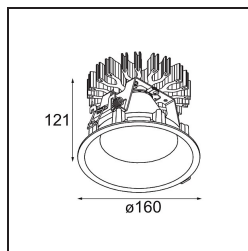

Date
Customer
Project
Type

Smart Lotis Recessed 160 1x IP55 Diffuse LED 4000K Wide Flood DE Black Structure

### Specifications

Material	13015232
Light Source Type	LED
LED Type	LUMILED 1211 GEN4
LED technology	LED COB
CRI	Min. 90
Colour Temperature	4000K
Lifetime	L80B10 @50,000 Hours
Lamp Included	Yes
Number of Light Sources	1
Binning (SDCM)	3
Light Direction	Down
Optic	Reflector
Measured beam angle (°)	74.2
Input Voltage	Constant Current Driver Required
Electrical Class	III
IP Rating	55
Glow wire rating (°C)	960
Indoor/Outdoor	Indoor
Application	Ceiling
Mounting	Recessed
Cut-out size (mm)	ø146
Mounting depth (mm)	250.0
Adjustability	Not Applicable
Distance to Lighted Object (m)	0,1
Primary Colour & Primary Finish	Black, Structure
Gross weight (g)	884.0
Drive current (mA)	500      700      1050      1200      1400
Min. forward voltage (Vf)	30,5      31,1      32,1      32,5      33,0
Max. forward voltage (Vf)	35,2      35,9      37,0      37,5      38,1
Connected load (W)	16,3      23,3      36,1      41,8      49,5
Luminous flux per lamp (lm)	1482      2017      2896      3252      3745
Efficacy (lm/W)	93      86      80      77      75
Glare rating	22      23      24      25      25
Remark	• 3500K on request